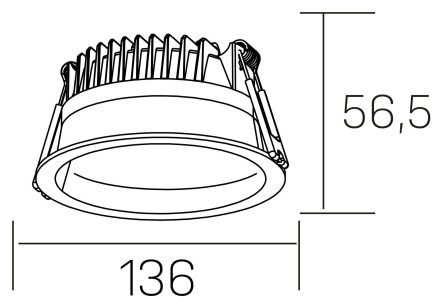

lim

K50320.02.RF.WH-WH.MP.ST.8.40.PU

GENERAL DETAILS

INSTALLATION	recessed with frame
FINISHES ALUMINIUM	White-White
OPTIC COVER	Microprismatico
LIGHT DIRECTION	Fixed
INT/EXT IP DEGREE	IP 44
MATERIAL	Aluminum
IK DEGREE	IK 6
UTILIZATION	Indoor
WARRANTY	3 years

ELECTRICAL DETAILS

LAMP	LED
POWER	12 W
COLOUR TEMPERATURE	4000K
LUMINOUS FLUX	1100 lm
EFFICACY DIMMING	91 Lm/W
DIMABLE	Push
DRIVER	Remote
CLASS PROTECTION	II
COLOUR RENDERING INDEX	CRI >80
VOLTAGE	220-240 V
FRECUENCIA	50-60 Hz
CURRENT INTENSITY	300 mA
LIFE TIME	50.000 h

GENERAL DIMENSIONS

DIMENSIONS	Ø 136 mm
CUT OUT	Ø 120 mm
HEIGHT	h 56,5 mm
DIMENSIONES DE EMBALAJE	145 × 145 × 70 mm
PESO NETO	0.36

*Please might expect a max.15% figure reduction in finishes other than white