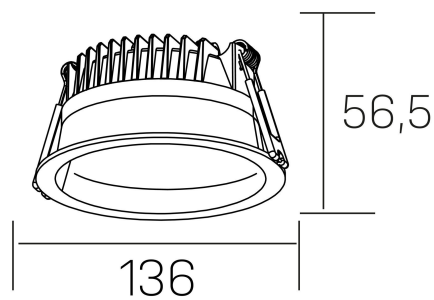

lim

K50320.02.RF.WH-WH.MP.ST.8.40.PU

GENERAL DETAILS

INSTALLATION	recessed with frame
FINISHES ALUMINIUM	White-White
OPTIC COVER	Microprismatico
LIGHT DIRECTION	Fixed
INT/EXT IP DEGREE	IP 44
MATERIAL	Aluminum
IK DEGREE	IK 6
UTILIZATION	Indoor
WARRANTY	3 years

ELECTRICAL DETAILS

LAMP	LED
POWER	12 W
COLOUR TEMPERATURE	4000K
LUMINOUS FLUX	1100 lm
EFFICACY DIMMING	91 Lm/W
DIMABLE	Push
DRIVER	Remote
CLASS PROTECTION	II
COLOUR RENDERING INDEX	CRI >80
VOLTAGE	220-240 V
FRECUENCIA	50-60 Hz
CURRENT INTENSITY	300 mA
LIFE TIME	35.000 h

GENERAL DIMENSIONS

DIMENSIONS	Ø 136 mm
CUT OUT	Ø 120 mm
HEIGHT	h 56,5 mm
DIMENSIONES DE EMBALAJE	145 × 145 × 70 mm
PESO NETO	0.36

*Please might expect a max.15% figure reduction in finishes other than white