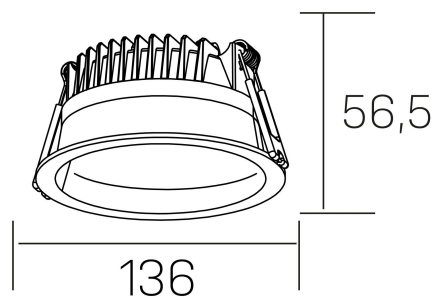

## GENERAL DETAILS

INSTALLATION	recessed with frame
FINISHES ALUMINIUM	White-White
OPTIC COVER	Microprismatico
LIGHT DIRECTION	Fixed
INT/EXT IP DEGREE	IP 44
MATERIAL	Aluminum
IK DEGREE	IK 6
UTILIZATION	Indoor
WARRANTY	3 years

## ELECTRICAL DETAILS

LAMP	LED
POWER	12 W
COLOUR TEMPERATURE	4000K
LUMINOUS FLUX	1100 lm
EFFICACY DIMMING	91 Lm/W
DIMABLE	PHASE CUT
DRIVER	Remote
CLASS PROTECTION	II
COLOUR RENDERING INDEX	CRI >80
VOLTAGE	220-240 V
FRECUENCIA	50-60 Hz
CURRENT INTENSITY	300 mA
LIFE TIME	35.000 h

## GENERAL DIMENSIONS

DIMENSIONS	Ø 136 mm
CUT OUT	Ø 120 mm
HEIGHT	h 56,5 mm
DIMENSIONES DE EMBALAJE	145 × 145 × 70 mm
PESO NETO	0.36

\*Please might expect a max.15% figure reduction in finishes other than white