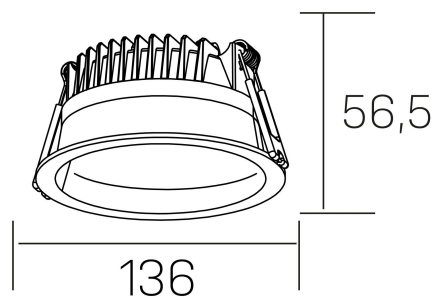

## GENERAL DETAILS

INSTALLATION	recessed with frame
FINISHES ALUMINIUM	White-White
OPTIC COVER	Microprismatico
LIGHT DIRECTION	Fixed
INT/EXT IP DEGREE	IP 44
MATERIAL	Aluminum
IK DEGREE	IK 6
UTILIZATION	Indoor
WARRANTY	5 years

## ELECTRICAL DETAILS

LAMP	LED
POWER	12 W
COLOUR TEMPERATURE	4000K
LUMINOUS FLUX	1100 lm
EFFICACY DIMMING	91 Lm/W
DIMABLE	PHASE CUT
DRIVER	Remote
CLASS PROTECTION	II
COLOUR RENDERING INDEX	CRI >80
VOLTAGE	220-240 V
FRECUENCIA	50-60 Hz
CURRENT INTENSITY	300 mA
LIFE TIME	50.000 h

## GENERAL DIMENSIONS

DIMENSIONS	Ø 136 mm
CUT OUT	Ø 120 mm
HEIGHT	h 56,5 mm
DIMENSIONES DE EMBALAJE	145 × 145 × 70 mm
PESO NETO	0.36

\*Please might expect a max.15% figure reduction in finishes other than white