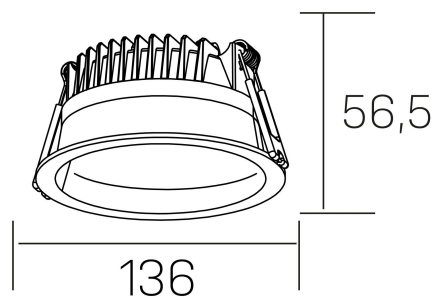

lim

K50320.02.RF.WH-WH.MP.ST.8.40.DA

GENERAL DETAILS

INSTALLATION	recessed with frame
FINISHES ALUMINIUM	White-White
OPTIC COVER	Microprismatico
LIGHT DIRECTION	Fixed
INT/EXT IP DEGREE	IP 44
MATERIAL	Aluminum
IK DEGREE	IK 6
UTILIZATION	Indoor
WARRANTY	5 years

ELECTRICAL DETAILS

LAMP	LED
POWER	12 W
COLOUR TEMPERATURE	4000K
LUMINOUS FLUX	1100 lm
EFFICACY DIMMING	91 Lm/W
DIMABLE	DALI
DRIVER	Remote
CLASS PROTECTION	II
COLOUR RENDERING INDEX	CRI >80
VOLTAGE	220-240 V
CURRENT INTENSITY	300 mA
LIFE TIME	50.000 h

GENERAL DIMENSIONS

DIMENSIONS	Ø 136 mm
CUT OUT	Ø 120 mm
HEIGHT	h 56,5 mm
DIMENSIONES DE EMBALAJE	145 × 145 × 70 mm
PESO NETO	0.36

*Please might expect a max.15% figure reduction in finishes other than white