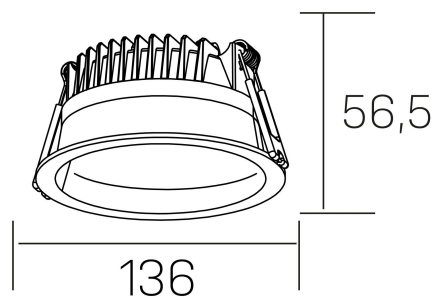

lim

K50320.02.RF.WH-WH.MP.ST.8.40.DA

GENERAL DETAILS

INSTALLATION	recessed with frame
FINISHES ALUMINIUM	White-White
OPTIC COVER	Microprismatico
LIGHT DIRECTION	Fixed
INT/EXT IP DEGREE	IP 44
MATERIAL	Aluminum
IK DEGREE	IK 6
UTILIZATION	Indoor
WARRANTY	3 years

ELECTRICAL DETAILS

LAMP	LED
POWER	12 W
COLOUR TEMPERATURE	4000K
LUMINOUS FLUX	1100 lm
EFFICACY DIMMING	91 Lm/W
DIMABLE	DALI
DRIVER	Remote
CLASS PROTECTION	II
COLOUR RENDERING INDEX	CRI >80
VOLTAGE	220-240 V
FRECUENCIA	50-60 Hz
CURRENT INTENSITY	300 mA
LIFE TIME	35.000 h

GENERAL DIMENSIONS

DIMENSIONS	Ø 136 mm
CUT OUT	Ø 120 mm
HEIGHT	h 56,5 mm
DIMENSIONES DE EMBALAJE	145 × 145 × 70 mm
PESO NETO	0.36

*Please might expect a max.15% figure reduction in finishes other than white