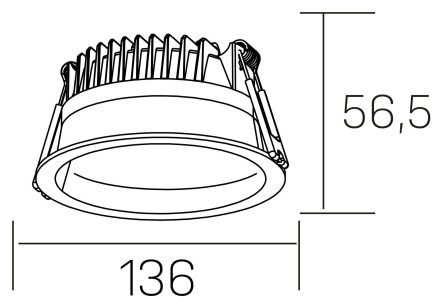

lim

K50320.02.RF.WH-WH.MP.ST.8.40.DA

GENERAL DETAILS

INSTALLATION	recessed with frame
FINISHES ALUMINIUM	White-White
OPTIC COVER	Microprismatico
LIGHT DIRECTION	Fixed
INT/EXT IP DEGREE	IP 44
MATERIAL	Aluminum
IK DEGREE	IK 6
UTILIZATION	Indoor
WARRANTY	3 years

ELECTRICAL DETAILS

LAMP	LED
POWER	12 W
COLOUR TEMPERATURE	4000K
LUMINOUS FLUX	1100 lm
EFFICACY DIMMING	91 Lm/W
DIMABLE	DALI
DRIVER	Remote
CLASS PROTECTION	II
COLOUR RENDERING INDEX	CRI >80
VOLTAGE	220-240 V
FRECUENCIA	50-60 Hz
CURRENT INTENSITY	300 mA
LIFE TIME	50.000 h

GENERAL DIMENSIONS

DIMENSIONS	Ø 136 mm
CUT OUT	Ø 120 mm
HEIGHT	h 56,5 mm
DIMENSIONES DE EMBALAJE	145 × 145 × 70 mm
PESO NETO	0.36

*Please might expect a max.15% figure reduction in finishes other than white