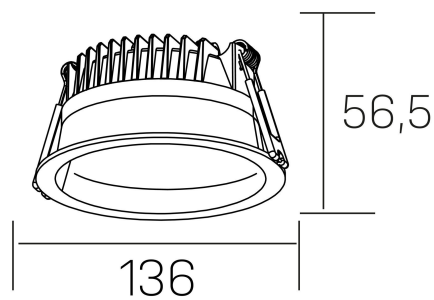

**lim**

K50320.02.RF.WH-WH.MP.ST.8.40.D1

## GENERAL DETAILS

INSTALLATION	recessed with frame
FINISHES ALUMINIUM	White-White
OPTIC COVER	Microprismatico
LIGHT DIRECTION	Fixed
INT/EXT IP DEGREE	IP 44
MATERIAL	Aluminum
IK DEGREE	IK 6
UTILIZATION	Indoor
WARRANTY	3 years

## ELECTRICAL DETAILS

LAMP	LED
POWER	12 W
COLOUR TEMPERATURE	4000K
LUMINOUS FLUX	1100 lm
EFFICACY DIMMING	91 Lm/W
DIMABLE	1.10v
DRIVER	Remote
CLASS PROTECTION	II
COLOUR RENDERING INDEX	CRI >80
VOLTAGE	220-240 V
FRECUENCIA	50-60 Hz
CURRENT INTENSITY	300 mA
LIFE TIME	50.000 h

## GENERAL DIMENSIONS

DIMENSIONS	Ø 136 mm
CUT OUT	Ø 120 mm
HEIGHT	h 56,5 mm
DIMENSIONES DE EMBALAJE	145 × 145 × 70 mm
PESO NETO	0.36

\*Please might expect a max.15% figure reduction in finishes other than white