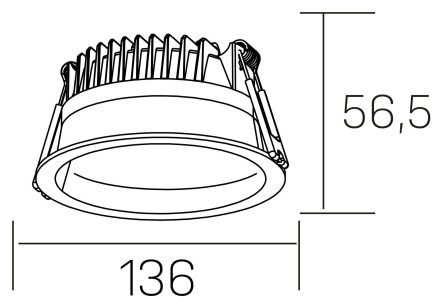

lim

K50320.02.RF.WH-WH.MP.ST.8.40.D1

GENERAL DETAILS

INSTALLATION	recessed with frame
FINISHES ALUMINIUM	White-White
OPTIC COVER	Microprismatico
LIGHT DIRECTION	Fixed
INT/EXT IP DEGREE	IP 44
MATERIAL	Aluminum
IK DEGREE	IK 6
UTILIZATION	Indoor
WARRANTY	5 years

ELECTRICAL DETAILS

LAMP	LED
POWER	12 W
COLOUR TEMPERATURE	4000K
LUMINOUS FLUX	1100 lm
EFFICACY DIMMING	91 Lm/W
DIMABLE	1.10v
DRIVER	Remote
CLASS PROTECTION	II
COLOUR RENDERING INDEX	CRI >80
VOLTAGE	220-240 V
CURRENT INTENSITY	300 mA
LIFE TIME	50.000 h

GENERAL DIMENSIONS

DIMENSIONS	Ø 136 mm
CUT OUT	Ø 120 mm
HEIGHT	h 56,5 mm
DIMENSIONES DE EMBALAJE	145 × 145 × 70 mm
PESO NETO	0.36

*Please might expect a max.15% figure reduction in finishes other than white