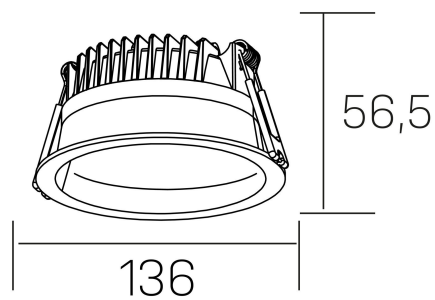

lim
K50320.02.RF.WH-WH.MP.ST.8.40

GENERAL DETAILS

| | |
|--------------------|---------------------|
| INSTALLATION | recessed with frame |
| FINISHES ALUMINIUM | White-White |
| OPTIC COVER | Microprismatico |
| LIGHT DIRECTION | Fixed |
| INT/EXT IP DEGREE | IP 44 |
| MATERIAL | Aluminum |
| IK DEGREE | IK 6 |
| UTILIZATION | Indoor |
| WARRANTY | 5 years |

ELECTRICAL DETAILS

| | |
|------------------------|-----------|
| LAMP | LED |
| POWER | 12 W |
| COLOUR TEMPERATURE | 4000K |
| LUMINOUS FLUX | 1100 lm |
| EFFICACY DIMMING | 91 Lm/W |
| DIMABLE | No Dim |
| DRIVER | Remote |
| CLASS PROTECTION | II |
| COLOUR RENDERING INDEX | CRI >80 |
| VOLTAGE | 220-240 V |
| CURRENT INTENSITY | 300 mA |
| LIFE TIME | 50.000 h |

GENERAL DIMENSIONS

| | |
|-------------------------|-------------------|
| DIMENSIONS | Ø 136 mm |
| CUT OUT | Ø 120 mm |
| HEIGHT | h 56,5 mm |
| DIMENSIONES DE EMBALAJE | 145 × 145 × 70 mm |
| PESO NETO | 0.36 |