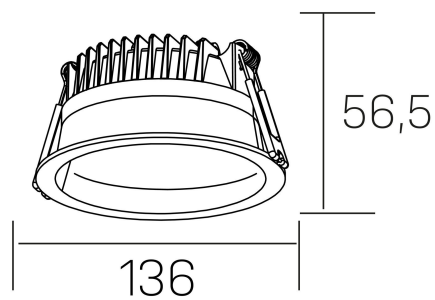

**lim**  
K50320.02.RF.WH-WH.MP.ST.8.40

#### GENERAL DETAILS

INSTALLATION	recessed with frame
FINISHES ALUMINIUM	White-White
OPTIC COVER	Microprismatico
LIGHT DIRECTION	Fixed
INT/EXT IP DEGREE	IP 44
MATERIAL	Aluminum
IK DEGREE	IK 6
UTILIZATION	Indoor
WARRANTY	3 years

#### ELECTRICAL DETAILS

LAMP	LED
POWER	12 W
COLOUR TEMPERATURE	4000K
LUMINOUS FLUX	1100 lm
EFFICACY DIMMING	91 Lm/W
DIMABLE	No Dim
DRIVER	Remote
CLASS PROTECTION	II
COLOUR RENDERING INDEX	CRI >80
VOLTAGE	220-240 V
FRECUENCIA	50-60 Hz
CURRENT INTENSITY	300 mA
LIFE TIME	50.000 h

#### GENERAL DIMENSIONS

DIMENSIONS	Ø 136 mm
CUT OUT	Ø 120 mm
HEIGHT	h 56,5 mm
DIMENSIONES DE EMBALAJE	145 × 145 × 70 mm
PESO NETO	0.36

\*Please might expect a max.15% figure reduction in finishes other than white