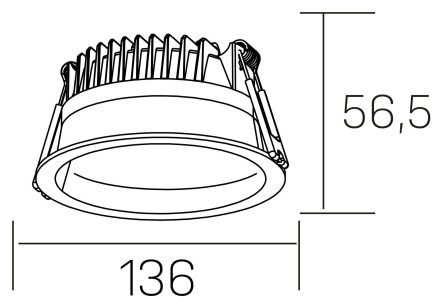

**lim**

K50320.02.RF.WH-WH.MP.ST.8.30.PU

## GENERAL DETAILS

INSTALLATION	recessed with frame
FINISHES ALUMINIUM	White-White
OPTIC COVER	Microprismatico
LIGHT DIRECTION	Fixed
INT/EXT IP DEGREE	IP 44
MATERIAL	Aluminum
IK DEGREE	IK 6
UTILIZATION	Indoor
WARRANTY	3 years

## ELECTRICAL DETAILS

LAMP	LED
POWER	12 W
COLOUR TEMPERATURE	3000K
LUMINOUS FLUX	1030 Lm
EFFICACY DIMMING	85 Lm/W
DIMABLE	Push
DRIVER	Remote
CLASS PROTECTION	II
COLOUR RENDERING INDEX	CRI >80
VOLTAGE	220-240 V
FRECUENCIA	50-60 Hz
CURRENT INTENSITY	300 mA
LIFE TIME	35.000 h

## GENERAL DIMENSIONS

DIMENSIONS	Ø 136 mm
CUT OUT	Ø 120 mm
HEIGHT	h 56,5 mm
DIMENSIONES DE EMBALAJE	145 × 145 × 70 mm
PESO NETO	0.36

\*Please might expect a max.15% figure reduction in finishes other than white