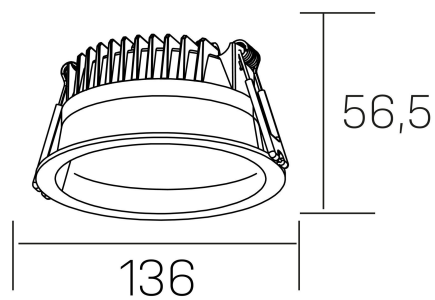

lim

K50320.02.RF.WH-WH.MP.ST.8.30.PU

GENERAL DETAILS

INSTALLATION	recessed with frame
FINISHES ALUMINIUM	White-White
OPTIC COVER	Microprismatico
LIGHT DIRECTION	Fixed
INT/EXT IP DEGREE	IP 44
MATERIAL	Aluminum
IK DEGREE	IK 6
UTILIZATION	Indoor
WARRANTY	3 years

ELECTRICAL DETAILS

LAMP	LED
POWER	12 W
COLOUR TEMPERATURE	3000K
LUMINOUS FLUX	1030 Lm
EFFICACY DIMMING	85 Lm/W
DIMABLE	Push
DRIVER	Remote
CLASS PROTECTION	II
COLOUR RENDERING INDEX	CRI >80
VOLTAGE	220-240 V
FRECUENCIA	50-60 Hz
CURRENT INTENSITY	300 mA
LIFE TIME	50.000 h

GENERAL DIMENSIONS

DIMENSIONS	Ø 136 mm
CUT OUT	Ø 120 mm
HEIGHT	h 56,5 mm
DIMENSIONES DE EMBALAJE	145 × 145 × 70 mm
PESO NETO	0.36

*Please might expect a max.15% figure reduction in finishes other than white