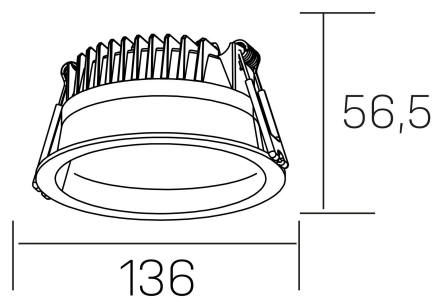

lim

K50320.02.RF.WH-WH.MP.ST.8.30.PU

GENERAL DETAILS

INSTALLATION	recessed with frame
FINISHES ALUMINIUM	White-White
OPTIC COVER	Microprismatico
LIGHT DIRECTION	Fixed
INT/EXT IP DEGREE	IP 44
MATERIAL	Aluminum
IK DEGREE	IK 6
UTILIZATION	Indoor
WARRANTY	5 years

ELECTRICAL DETAILS

LAMP	LED
POWER	12 W
COLOUR TEMPERATURE	3000K
LUMINOUS FLUX	1030 Lm
EFFICACY DIMMING	85 Lm/W
DIMABLE	Push
DRIVER	Remote
CLASS PROTECTION	II
COLOUR RENDERING INDEX	CRI >80
VOLTAGE	220-240 V
CURRENT INTENSITY	300 mA
LIFE TIME	50.000 h

GENERAL DIMENSIONS

DIMENSIONS	Ø 136 mm
CUT OUT	Ø 120 mm
HEIGHT	h 56,5 mm
DIMENSIONES DE EMBALAJE	145 × 145 × 70 mm
PESO NETO	0.36

*Please might expect a max.15% figure reduction in finishes other than white