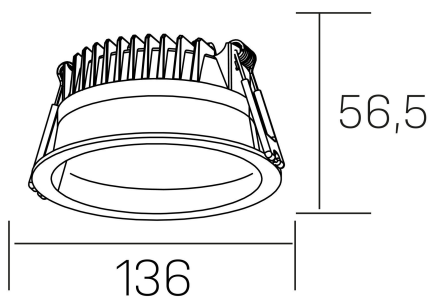

lim

K50320.02.RF.WH-WH.MP.ST.8.30.PC

GENERAL DETAILS

| | |
|--------------------|---------------------|
| INSTALLATION | recessed with frame |
| FINISHES ALUMINIUM | White-White |
| OPTIC COVER | Microprismatico |
| LIGHT DIRECTION | Fixed |
| INT/EXT IP DEGREE | IP 44 |
| MATERIAL | Aluminum |
| IK DEGREE | IK 6 |
| UTILIZATION | Indoor |
| WARRANTY | 3 years |

ELECTRICAL DETAILS

| | |
|------------------------|-----------|
| LAMP | LED |
| POWER | 12 W |
| COLOUR TEMPERATURE | 3000K |
| LUMINOUS FLUX | 1030 Lm |
| EFFICACY DIMMING | 85 Lm/W |
| DIMABLE | PHASE CUT |
| DRIVER | Remote |
| CLASS PROTECTION | II |
| COLOUR RENDERING INDEX | CRI >80 |
| VOLTAGE | 220-240 V |
| FRECUENCIA | 50-60 Hz |
| CURRENT INTENSITY | 300 mA |
| LIFE TIME | 35.000 h |

GENERAL DIMENSIONS

| | |
|-------------------------|-------------------|
| DIMENSIONS | Ø 136 mm |
| CUT OUT | Ø 120 mm |
| HEIGHT | h 56,5 mm |
| DIMENSIONES DE EMBALAJE | 145 × 145 × 70 mm |
| PESO NETO | 0.36 |