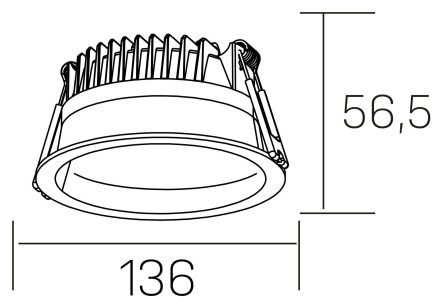

lim

K50320.02.RF.WH-WH.MP.ST.8.30.PC

GENERAL DETAILS

INSTALLATION	recessed with frame
FINISHES ALUMINIUM	White-White
OPTIC COVER	Microprismatico
LIGHT DIRECTION	Fixed
INT/EXT IP DEGREE	IP 44
MATERIAL	Aluminum
IK DEGREE	IK 6
UTILIZATION	Indoor
WARRANTY	3 years

ELECTRICAL DETAILS

LAMP	LED
POWER	12 W
COLOUR TEMPERATURE	3000K
LUMINOUS FLUX	1030 Lm
EFFICACY DIMMING	85 Lm/W
DIMABLE	PHASE CUT
DRIVER	Remote
CLASS PROTECTION	II
COLOUR RENDERING INDEX	CRI >80
VOLTAGE	220-240 V
FRECUENCIA	50-60 Hz
CURRENT INTENSITY	300 mA
LIFE TIME	50.000 h

GENERAL DIMENSIONS

DIMENSIONS	Ø 136 mm
CUT OUT	Ø 120 mm
HEIGHT	h 56,5 mm
DIMENSIONES DE EMBALAJE	145 × 145 × 70 mm
PESO NETO	0.36

*Please might expect a max.15% figure reduction in finishes other than white