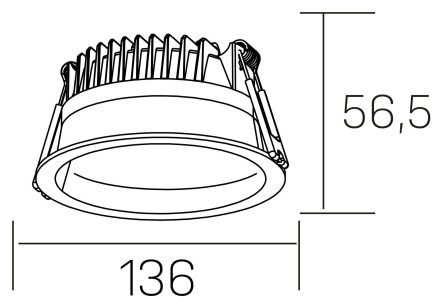

lim

K50320.02.RF.WH-WH.MP.ST.8.30.DA

GENERAL DETAILS

INSTALLATION	recessed with frame
FINISHES ALUMINIUM	White-White
OPTIC COVER	Microprismatico
LIGHT DIRECTION	Fixed
INT/EXT IP DEGREE	IP 44
MATERIAL	Aluminum
IK DEGREE	IK 6
UTILIZATION	Indoor
WARRANTY	3 years

ELECTRICAL DETAILS

LAMP	LED
POWER	12 W
COLOUR TEMPERATURE	3000K
LUMINOUS FLUX	1030 Lm
EFFICACY DIMMING	85 Lm/W
DIMABLE	DALI
DRIVER	Remote
CLASS PROTECTION	II
COLOUR RENDERING INDEX	CRI >80
VOLTAGE	220-240 V
FRECUENCIA	50-60 Hz
CURRENT INTENSITY	300 mA
LIFE TIME	50.000 h

GENERAL DIMENSIONS

DIMENSIONS	Ø 136 mm
CUT OUT	Ø 120 mm
HEIGHT	h 56,5 mm
DIMENSIONES DE EMBALAJE	145 × 145 × 70 mm
PESO NETO	0.36

*Please might expect a max.15% figure reduction in finishes other than white