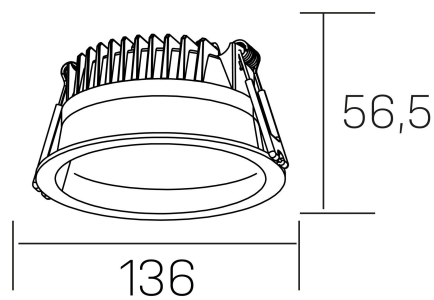

**lim**

K50320.02.RF.WH-WH.MP.ST.8.30.D1

#### GENERAL DETAILS

INSTALLATION	recessed with frame
FINISHES ALUMINIUM	White-White
OPTIC COVER	Microprismatico
LIGHT DIRECTION	Fixed
INT/EXT IP DEGREE	IP 44
MATERIAL	Aluminum
IK DEGREE	IK 6
UTILIZATION	Indoor
WARRANTY	3 years

#### ELECTRICAL DETAILS

LAMP	LED
POWER	12 W
COLOUR TEMPERATURE	3000K
LUMINOUS FLUX	1030 Lm
EFFICACY DIMMING	85 Lm/W
DIMABLE	1.10v
DRIVER	Remote
CLASS PROTECTION	II
COLOUR RENDERING INDEX	CRI >80
VOLTAGE	220-240 V
FRECUENCIA	50-60 Hz
CURRENT INTENSITY	300 mA
LIFE TIME	35.000 h

#### GENERAL DIMENSIONS

DIMENSIONS	Ø 136 mm
CUT OUT	Ø 120 mm
HEIGHT	h 56,5 mm
DIMENSIONES DE EMBALAJE	145 × 145 × 70 mm
PESO NETO	0.36

\*Please might expect a max.15% figure reduction in finishes other than white