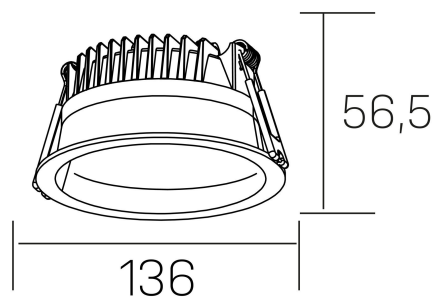

**lim**  
K50320.02.RF.WH-WH.MP.ST.8.30

## GENERAL DETAILS

INSTALLATION	recessed with frame
FINISHES ALUMINIUM	White-White
OPTIC COVER	Microprismatico
LIGHT DIRECTION	Fixed
INT/EXT IP DEGREE	IP 44
MATERIAL	Aluminum
IK DEGREE	IK 6
UTILIZATION	Indoor
WARRANTY	5 years

## ELECTRICAL DETAILS

LAMP	LED
POWER	12 W
COLOUR TEMPERATURE	3000K
LUMINOUS FLUX	1030 Lm
EFFICACY DIMMING	85 Lm/W
DIMABLE	No Dim
DRIVER	Remote
CLASS PROTECTION	II
COLOUR RENDERING INDEX	CRI >80
VOLTAGE	220-240 V
CURRENT INTENSITY	300 mA
LIFE TIME	50.000 h

## GENERAL DIMENSIONS

DIMENSIONS	Ø 136 mm
CUT OUT	Ø 120 mm
HEIGHT	h 56,5 mm
DIMENSIONES DE EMBALAJE	145 × 145 × 70 mm
PESO NETO	0.36

\*Please might expect a max.15% figure reduction in finishes other than white