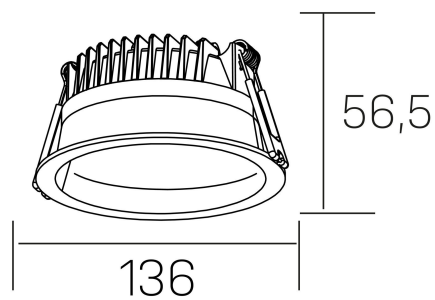

lim
K50320.02.RF.WH-WH.MP.ST.8.30

GENERAL DETAILS

| | |
|--------------------|---------------------|
| INSTALLATION | recessed with frame |
| FINISHES ALUMINIUM | White-White |
| OPTIC COVER | Microprismatico |
| LIGHT DIRECTION | Fixed |
| INT/EXT IP DEGREE | IP 44 |
| MATERIAL | Aluminum |
| IK DEGREE | IK 6 |
| UTILIZATION | Indoor |
| WARRANTY | 3 years |

ELECTRICAL DETAILS

| | |
|------------------------|-----------|
| LAMP | LED |
| POWER | 12 W |
| COLOUR TEMPERATURE | 3000K |
| LUMINOUS FLUX | 1030 Lm |
| EFFICACY DIMMING | 85 Lm/W |
| DIMABLE | No Dim |
| DRIVER | Remote |
| CLASS PROTECTION | II |
| COLOUR RENDERING INDEX | CRI >80 |
| VOLTAGE | 220-240 V |
| FRECUENCIA | 50-60 Hz |
| CURRENT INTENSITY | 300 mA |
| LIFE TIME | 50.000 h |

GENERAL DIMENSIONS

| | |
|-------------------------|-------------------|
| DIMENSIONS | Ø 136 mm |
| CUT OUT | Ø 120 mm |
| HEIGHT | h 56,5 mm |
| DIMENSIONES DE EMBALAJE | 145 × 145 × 70 mm |
| PESO NETO | 0.36 |