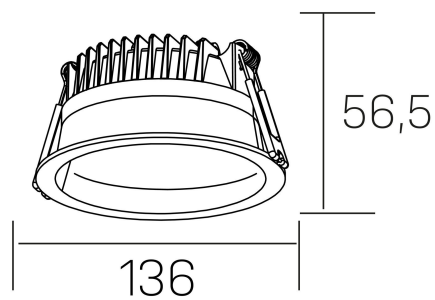

**lim**  
K50320.02.RF.WH-WH.MP.ST.8.30

#### GENERAL DETAILS

INSTALLATION	recessed with frame
FINISHES ALUMINIUM	White-White
OPTIC COVER	Microprismatico
LIGHT DIRECTION	Fixed
INT/EXT IP DEGREE	IP 44
MATERIAL	Aluminum
IK DEGREE	IK 6
UTILIZATION	Indoor
WARRANTY	3 years

#### ELECTRICAL DETAILS

LAMP	LED
POWER	12 W
COLOUR TEMPERATURE	3000K
LUMINOUS FLUX	1030 Lm
EFFICACY DIMMING	85 Lm/W
DIMABLE	No Dim
DRIVER	Remote
CLASS PROTECTION	II
COLOUR RENDERING INDEX	CRI >80
VOLTAGE	220-240 V
FRECUENCIA	50-60 Hz
CURRENT INTENSITY	300 mA
LIFE TIME	35.000 h

#### GENERAL DIMENSIONS

DIMENSIONS	Ø 136 mm
CUT OUT	Ø 120 mm
HEIGHT	h 56,5 mm
DIMENSIONES DE EMBALAJE	145 × 145 × 70 mm
PESO NETO	0.36

\*Please might expect a max.15% figure reduction in finishes other than white