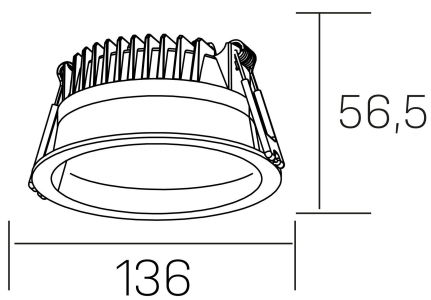

lim
K50320.02.RF.BK-BK.MP.ST.8.40.PU

GENERAL DETAILS

INSTALLATION	recessed with frame
FINISHES ALUMINIUM	Black-Black
OPTIC COVER	Microprismatico
LIGHT DIRECTION	Fixed
INT/EXT IP DEGREE	IP 44
MATERIAL	Aluminum
IK DEGREE	IK 6
UTILIZATION	Indoor
WARRANTY	3 years

ELECTRICAL DETAILS

LAMP	LED
POWER	12 W
COLOUR TEMPERATURE	4000K
LUMINOUS FLUX	1100 lm
EFFICACY DIMMING	91 Lm/W
DIMABLE	Push
DRIVER	Remote
CLASS PROTECTION	II
COLOUR RENDERING INDEX	CRI >80
VOLTAGE	220-240 V
FRECUENCIA	50-60 Hz
CURRENT INTENSITY	300 mA
LIFE TIME	35.000 h

GENERAL DIMENSIONS

DIMENSIONS	Ø 136 mm
CUT OUT	Ø 120 mm
HEIGHT	h 56,5 mm
DIMENSIONES DE EMBALAJE	145 × 145 × 70 mm
PESO NETO	0.36

*Please might expect a max.15% figure reduction in finishes other than white