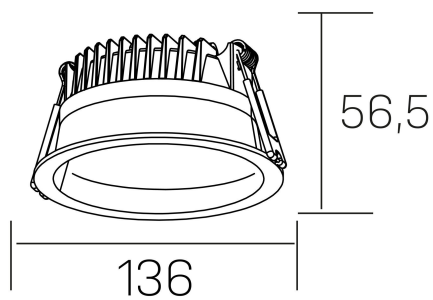

lim
K50320.02.RF.BK-BK.MP.ST.8.40.PU

GENERAL DETAILS

INSTALLATION	recessed with frame
FINISHES ALUMINIUM	Black-Black
OPTIC COVER	Microprismatico
LIGHT DIRECTION	Fixed
INT/EXT IP DEGREE	IP 44
MATERIAL	Aluminum
IK DEGREE	IK 6
UTILIZATION	Indoor
WARRANTY	5 years

ELECTRICAL DETAILS

LAMP	LED
POWER	12 W
COLOUR TEMPERATURE	4000K
LUMINOUS FLUX	1100 lm
EFFICACY DIMMING	91 Lm/W
DIMABLE	Push
DRIVER	Remote
CLASS PROTECTION	II
COLOUR RENDERING INDEX	CRI >80
VOLTAGE	220-240 V
CURRENT INTENSITY	300 mA
LIFE TIME	50.000 h

GENERAL DIMENSIONS

DIMENSIONS	Ø 136 mm
CUT OUT	Ø 120 mm
HEIGHT	h 56,5 mm
DIMENSIONES DE EMBALAJE	145 × 145 × 70 mm
PESO NETO	0.36

*Please might expect a max.15% figure reduction in finishes other than white