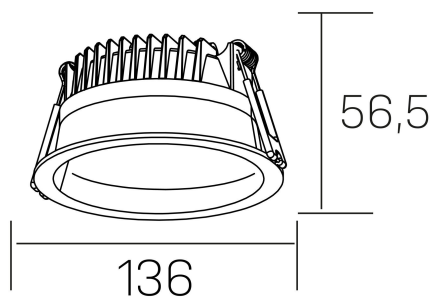

lim
K50320.02.RF.BK-BK.MP.ST.8.40.PU

GENERAL DETAILS

INSTALLATION	recessed with frame
FINISHES ALUMINIUM	Black-Black
OPTIC COVER	Microprismatico
LIGHT DIRECTION	Fixed
INT/EXT IP DEGREE	IP 44
MATERIAL	Aluminum
IK DEGREE	IK 6
UTILIZATION	Indoor
WARRANTY	3 years

ELECTRICAL DETAILS

LAMP	LED
POWER	12 W
COLOUR TEMPERATURE	4000K
LUMINOUS FLUX	1100 lm
EFFICACY DIMMING	91 Lm/W
DIMABLE	Push
DRIVER	Remote
CLASS PROTECTION	II
COLOUR RENDERING INDEX	CRI >80
VOLTAGE	220-240 V
FRECUENCIA	50-60 Hz
CURRENT INTENSITY	300 mA
LIFE TIME	50.000 h

GENERAL DIMENSIONS

DIMENSIONS	Ø 136 mm
CUT OUT	Ø 120 mm
HEIGHT	h 56,5 mm
DIMENSIONES DE EMBALAJE	145 × 145 × 70 mm
PESO NETO	0.36

*Please might expect a max.15% figure reduction in finishes other than white