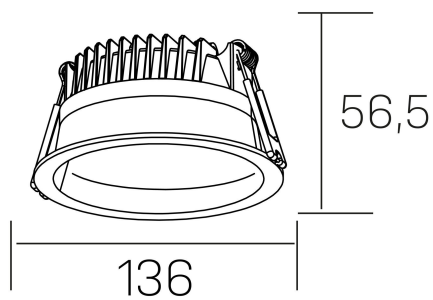

GENERAL DETAILS

INSTALLATION	recessed with frame
FINISHES ALUMINIUM	Black-Black
OPTIC COVER	Microprismatico
LIGHT DIRECTION	Fixed
INT/EXT IP DEGREE	IP 44
MATERIAL	Aluminum
IK DEGREE	IK 6
UTILIZATION	Indoor
WARRANTY	3 years

ELECTRICAL DETAILS

LAMP	LED
POWER	12 W
COLOUR TEMPERATURE	4000K
LUMINOUS FLUX	1100 lm
EFFICACY DIMMING	91 Lm/W
DIMABLE	PHASE CUT
DRIVER	Remote
CLASS PROTECTION	II
COLOUR RENDERING INDEX	CRI >80
VOLTAGE	220-240 V
FRECUENCIA	50-60 Hz
CURRENT INTENSITY	300 mA
LIFE TIME	50.000 h

GENERAL DIMENSIONS

DIMENSIONS	Ø 136 mm
CUT OUT	Ø 120 mm
HEIGHT	h 56,5 mm
DIMENSIONES DE EMBALAJE	145 × 145 × 70 mm
PESO NETO	0.36

*Please might expect a max.15% figure reduction in finishes other than white