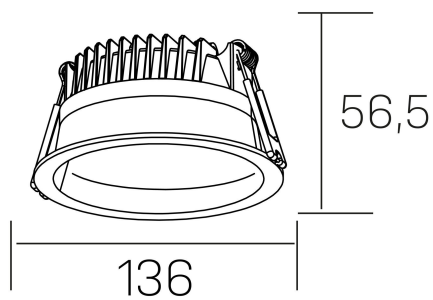

lim
K50320.02.RF.BK-BK.MP.ST.8.40.PC

GENERAL DETAILS

INSTALLATION	recessed with frame
FINISHES ALUMINIUM	Black-Black
OPTIC COVER	Microprismatico
LIGHT DIRECTION	Fixed
INT/EXT IP DEGREE	IP 44
MATERIAL	Aluminum
IK DEGREE	IK 6
UTILIZATION	Indoor
WARRANTY	3 years

ELECTRICAL DETAILS

LAMP	LED
POWER	12 W
COLOUR TEMPERATURE	4000K
LUMINOUS FLUX	1100 lm
EFFICACY DIMMING	91 Lm/W
DIMABLE	PHASE CUT
DRIVER	Remote
CLASS PROTECTION	II
COLOUR RENDERING INDEX	CRI >80
VOLTAGE	220-240 V
FRECUENCIA	50-60 Hz
CURRENT INTENSITY	300 mA
LIFE TIME	50.000 h

GENERAL DIMENSIONS

DIMENSIONS	Ø 136 mm
CUT OUT	Ø 120 mm
HEIGHT	h 56,5 mm
DIMENSIONES DE EMBALAJE	145 × 145 × 70 mm
PESO NETO	0.36

*Please might expect a max.15% figure reduction in finishes other than white