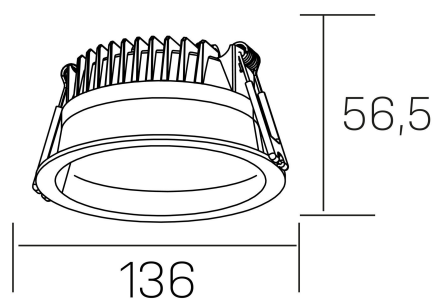

**lim**  
K50320.02.RF.BK-BK.MP.ST.8.40.DA

## GENERAL DETAILS

INSTALLATION	recessed with frame
FINISHES ALUMINIUM	Black-Black
OPTIC COVER	Microprismatico
LIGHT DIRECTION	Fixed
INT/EXT IP DEGREE	IP 44
MATERIAL	Aluminum
IK DEGREE	IK 6
UTILIZATION	Indoor
WARRANTY	3 years

## ELECTRICAL DETAILS

LAMP	LED
POWER	12 W
COLOUR TEMPERATURE	4000K
LUMINOUS FLUX	1100 lm
EFFICACY DIMMING	91 Lm/W
DIMABLE	DALI
DRIVER	Remote
CLASS PROTECTION	II
COLOUR RENDERING INDEX	CRI >80
VOLTAGE	220-240 V
FRECUENCIA	50-60 Hz
CURRENT INTENSITY	300 mA
LIFE TIME	35.000 h

## GENERAL DIMENSIONS

DIMENSIONS	Ø 136 mm
CUT OUT	Ø 120 mm
HEIGHT	h 56,5 mm
DIMENSIONES DE EMBALAJE	145 × 145 × 70 mm
PESO NETO	0.36

\*Please might expect a max.15% figure reduction in finishes other than white