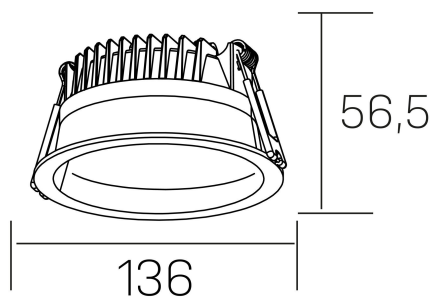

lim
K50320.02.RF.BK-BK.MP.ST.8.40.DA

GENERAL DETAILS

INSTALLATION	recessed with frame
FINISHES ALUMINIUM	Black-Black
OPTIC COVER	Microprismatico
LIGHT DIRECTION	Fixed
INT/EXT IP DEGREE	IP 44
MATERIAL	Aluminum
IK DEGREE	IK 6
UTILIZATION	Indoor
WARRANTY	3 years

ELECTRICAL DETAILS

LAMP	LED
POWER	12 W
COLOUR TEMPERATURE	4000K
LUMINOUS FLUX	1100 lm
EFFICACY DIMMING	91 Lm/W
DIMABLE	DALI
DRIVER	Remote
CLASS PROTECTION	II
COLOUR RENDERING INDEX	CRI >80
VOLTAGE	220-240 V
FRECUENCIA	50-60 Hz
CURRENT INTENSITY	300 mA
LIFE TIME	50.000 h

GENERAL DIMENSIONS

DIMENSIONS	Ø 136 mm
CUT OUT	Ø 120 mm
HEIGHT	h 56,5 mm
DIMENSIONES DE EMBALAJE	145 × 145 × 70 mm
PESO NETO	0.36

*Please might expect a max.15% figure reduction in finishes other than white