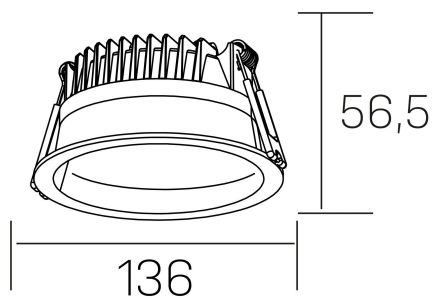

**lim**  
K50320.02.RF.BK-BK.MP.ST.8.40.D1

#### GENERAL DETAILS

INSTALLATION	recessed with frame
FINISHES ALUMINIUM	Black-Black
OPTIC COVER	Microprismatico
LIGHT DIRECTION	Fixed
INT/EXT IP DEGREE	IP 44
MATERIAL	Aluminum
IK DEGREE	IK 6
UTILIZATION	Indoor
WARRANTY	5 years

#### ELECTRICAL DETAILS

LAMP	LED
POWER	12 W
COLOUR TEMPERATURE	4000K
LUMINOUS FLUX	1100 lm
EFFICACY DIMMING	91 Lm/W
DIMABLE	1.10v
DRIVER	Remote
CLASS PROTECTION	II
COLOUR RENDERING INDEX	CRI >80
VOLTAGE	220-240 V
CURRENT INTENSITY	300 mA
LIFE TIME	50.000 h

#### GENERAL DIMENSIONS

DIMENSIONS	Ø 136 mm
CUT OUT	Ø 120 mm
HEIGHT	h 56,5 mm
DIMENSIONES DE EMBALAJE	145 × 145 × 70 mm
PESO NETO	0.36

\*Please might expect a max.15% figure reduction in finishes other than white