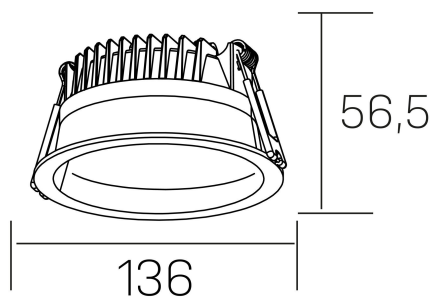

lim
K50320.02.RF.BK-BK.MP.ST.8.40.D1

GENERAL DETAILS

INSTALLATION	recessed with frame
FINISHES ALUMINIUM	Black-Black
OPTIC COVER	Microprismatico
LIGHT DIRECTION	Fixed
INT/EXT IP DEGREE	IP 44
MATERIAL	Aluminum
IK DEGREE	IK 6
UTILIZATION	Indoor
WARRANTY	3 years

ELECTRICAL DETAILS

LAMP	LED
POWER	12 W
COLOUR TEMPERATURE	4000K
LUMINOUS FLUX	1100 lm
EFFICACY DIMMING	91 Lm/W
DIMABLE	1.10v
DRIVER	Remote
CLASS PROTECTION	II
COLOUR RENDERING INDEX	CRI >80
VOLTAGE	220-240 V
FRECUENCIA	50-60 Hz
CURRENT INTENSITY	300 mA
LIFE TIME	50.000 h

GENERAL DIMENSIONS

DIMENSIONS	Ø 136 mm
CUT OUT	Ø 120 mm
HEIGHT	h 56,5 mm
DIMENSIONES DE EMBALAJE	145 × 145 × 70 mm
PESO NETO	0.36

*Please might expect a max.15% figure reduction in finishes other than white