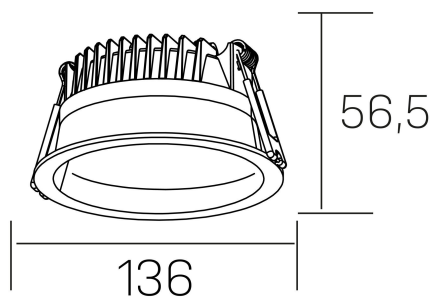

lim
K50320.02.RF.BK-BK.MP.ST.8.40.D1

GENERAL DETAILS

INSTALLATION	recessed with frame
FINISHES ALUMINIUM	Black-Black
OPTIC COVER	Microprismatico
LIGHT DIRECTION	Fixed
INT/EXT IP DEGREE	IP 44
MATERIAL	Aluminum
IK DEGREE	IK 6
UTILIZATION	Indoor
WARRANTY	3 years

ELECTRICAL DETAILS

LAMP	LED
POWER	12 W
COLOUR TEMPERATURE	4000K
LUMINOUS FLUX	1100 lm
EFFICACY DIMMING	91 Lm/W
DIMABLE	1.10v
DRIVER	Remote
CLASS PROTECTION	II
COLOUR RENDERING INDEX	CRI >80
VOLTAGE	220-240 V
FRECUENCIA	50-60 Hz
CURRENT INTENSITY	300 mA
LIFE TIME	35.000 h

GENERAL DIMENSIONS

DIMENSIONS	Ø 136 mm
CUT OUT	Ø 120 mm
HEIGHT	h 56,5 mm
DIMENSIONES DE EMBALAJE	145 × 145 × 70 mm
PESO NETO	0.36

*Please might expect a max.15% figure reduction in finishes other than white