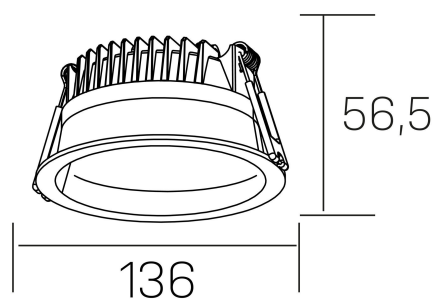

lim
K50320.02.RF.BK-BK.MP.ST.8.40

GENERAL DETAILS

INSTALLATION	recessed with frame
FINISHES ALUMINIUM	Black-Black
OPTIC COVER	Microprismatico
LIGHT DIRECTION	Fixed
INT/EXT IP DEGREE	IP 44
MATERIAL	Aluminum
IK DEGREE	IK 6
UTILIZATION	Indoor
WARRANTY	3 years

ELECTRICAL DETAILS

LAMP	LED
POWER	12 W
COLOUR TEMPERATURE	4000K
LUMINOUS FLUX	1100 lm
EFFICACY DIMMING	91 Lm/W
DIMABLE	No Dim
DRIVER	Remote
CLASS PROTECTION	II
COLOUR RENDERING INDEX	CRI >80
VOLTAGE	220-240 V
FRECUENCIA	50-60 Hz
CURRENT INTENSITY	300 mA
LIFE TIME	35.000 h

GENERAL DIMENSIONS

DIMENSIONS	Ø 136 mm
CUT OUT	Ø 120 mm
HEIGHT	h 56,5 mm
DIMENSIONES DE EMBALAJE	145 × 145 × 70 mm
PESO NETO	0.36

*Please might expect a max.15% figure reduction in finishes other than white