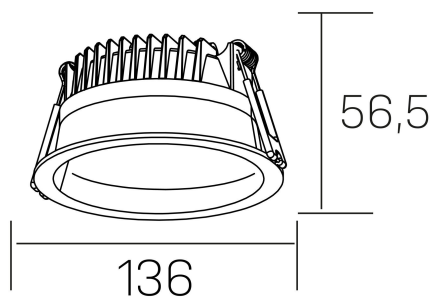

lim
K50320.02.RF.BK-BK.MP.ST.8.40

GENERAL DETAILS

INSTALLATION	recessed with frame
FINISHES ALUMINIUM	Black-Black
OPTIC COVER	Microprismatico
LIGHT DIRECTION	Fixed
INT/EXT IP DEGREE	IP 44
MATERIAL	Aluminum
IK DEGREE	IK 6
UTILIZATION	Indoor
WARRANTY	3 years

ELECTRICAL DETAILS

LAMP	LED
POWER	12 W
COLOUR TEMPERATURE	4000K
LUMINOUS FLUX	1100 lm
EFFICACY DIMMING	91 Lm/W
DIMABLE	No Dim
DRIVER	Remote
CLASS PROTECTION	II
COLOUR RENDERING INDEX	CRI >80
VOLTAGE	220-240 V
FRECUENCIA	50-60 Hz
CURRENT INTENSITY	300 mA
LIFE TIME	50.000 h

GENERAL DIMENSIONS

DIMENSIONS	Ø 136 mm
CUT OUT	Ø 120 mm
HEIGHT	h 56,5 mm
DIMENSIONES DE EMBALAJE	145 × 145 × 70 mm
PESO NETO	0.36

*Please might expect a max.15% figure reduction in finishes other than white