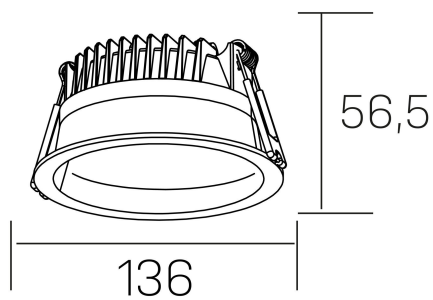

#### GENERAL DETAILS

INSTALLATION	recessed with frame
FINISHES ALUMINIUM	Black-Black
OPTIC COVER	Microprismatico
LIGHT DIRECTION	Fixed
INT/EXT IP DEGREE	IP 44
MATERIAL	Aluminum
IK DEGREE	IK 6
UTILIZATION	Indoor
WARRANTY	5 years

#### ELECTRICAL DETAILS

LAMP	LED
POWER	12 W
COLOUR TEMPERATURE	4000K
LUMINOUS FLUX	1100 lm
EFFICACY DIMMING	91 Lm/W
DIMABLE	No Dim
DRIVER	Remote
CLASS PROTECTION	II
COLOUR RENDERING INDEX	CRI >80
VOLTAGE	220-240 V
CURRENT INTENSITY	300 mA
LIFE TIME	50.000 h

#### GENERAL DIMENSIONS

DIMENSIONS	Ø 136 mm
CUT OUT	Ø 120 mm
HEIGHT	h 56,5 mm
DIMENSIONES DE EMBALAJE	145 × 145 × 70 mm
PESO NETO	0.36

\*Please might expect a max.15% figure reduction in finishes other than white