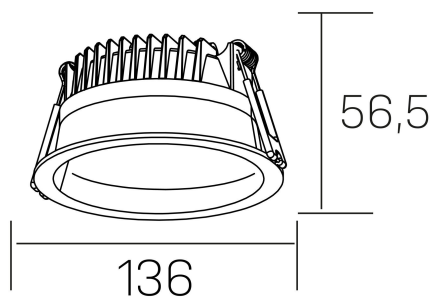

**lim**  
K50320.02.RF.BK-BK.MP.ST.8.30.PU

#### GENERAL DETAILS

INSTALLATION	recessed with frame
FINISHES ALUMINIUM	Black-Black
OPTIC COVER	Microprismatico
LIGHT DIRECTION	Fixed
INT/EXT IP DEGREE	IP 44
MATERIAL	Aluminum
IK DEGREE	IK 6
UTILIZATION	Indoor
WARRANTY	5 years

#### ELECTRICAL DETAILS

LAMP	LED
POWER	12 W
COLOUR TEMPERATURE	3000K
LUMINOUS FLUX	1030 Lm
EFFICACY DIMMING	85 Lm/W
DIMABLE	Push
DRIVER	Remote
CLASS PROTECTION	II
COLOUR RENDERING INDEX	CRI >80
VOLTAGE	220-240 V
CURRENT INTENSITY	300 mA
LIFE TIME	50.000 h

#### GENERAL DIMENSIONS

DIMENSIONS	Ø 136 mm
CUT OUT	Ø 120 mm
HEIGHT	h 56,5 mm
DIMENSIONES DE EMBALAJE	145 × 145 × 70 mm
PESO NETO	0.36

\*Please might expect a max.15% figure reduction in finishes other than white