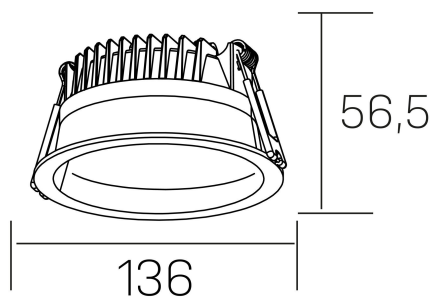

lim
K50320.02.RF.BK-BK.MP.ST.8.30.PU

GENERAL DETAILS

INSTALLATION	recessed with frame
FINISHES ALUMINIUM	Black-Black
OPTIC COVER	Microprismatico
LIGHT DIRECTION	Fixed
INT/EXT IP DEGREE	IP 44
MATERIAL	Aluminum
IK DEGREE	IK 6
UTILIZATION	Indoor
WARRANTY	3 years

ELECTRICAL DETAILS

LAMP	LED
POWER	12 W
COLOUR TEMPERATURE	3000K
LUMINOUS FLUX	1030 Lm
EFFICACY DIMMING	85 Lm/W
DIMABLE	Push
DRIVER	Remote
CLASS PROTECTION	II
COLOUR RENDERING INDEX	CRI >80
VOLTAGE	220-240 V
FRECUENCIA	50-60 Hz
CURRENT INTENSITY	300 mA
LIFE TIME	50.000 h

GENERAL DIMENSIONS

DIMENSIONS	Ø 136 mm
CUT OUT	Ø 120 mm
HEIGHT	h 56,5 mm
DIMENSIONES DE EMBALAJE	145 × 145 × 70 mm
PESO NETO	0.36

*Please might expect a max.15% figure reduction in finishes other than white