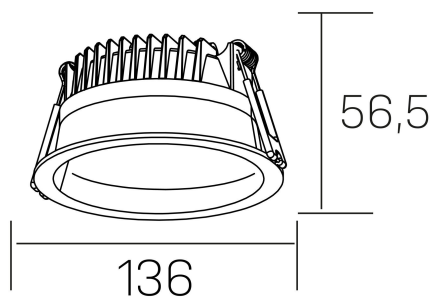

**lim**  
K50320.02.RF.BK-BK.MP.ST.8.30.PU

## GENERAL DETAILS

INSTALLATION	recessed with frame
FINISHES ALUMINIUM	Black-Black
OPTIC COVER	Microprismatico
LIGHT DIRECTION	Fixed
INT/EXT IP DEGREE	IP 44
MATERIAL	Aluminum
IK DEGREE	IK 6
UTILIZATION	Indoor
WARRANTY	3 years

## ELECTRICAL DETAILS

LAMP	LED
POWER	12 W
COLOUR TEMPERATURE	3000K
LUMINOUS FLUX	1030 Lm
EFFICACY DIMMING	85 Lm/W
DIMABLE	Push
DRIVER	Remote
CLASS PROTECTION	II
COLOUR RENDERING INDEX	CRI >80
VOLTAGE	220-240 V
FRECUENCIA	50-60 Hz
CURRENT INTENSITY	300 mA
LIFE TIME	35.000 h

## GENERAL DIMENSIONS

DIMENSIONS	Ø 136 mm
CUT OUT	Ø 120 mm
HEIGHT	h 56,5 mm
DIMENSIONES DE EMBALAJE	145 × 145 × 70 mm
PESO NETO	0.36

\*Please might expect a max.15% figure reduction in finishes other than white