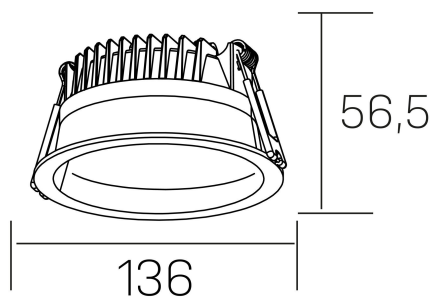

lim
K50320.02.RF.BK-BK.MP.ST.8.30.PC

GENERAL DETAILS

INSTALLATION	recessed with frame
FINISHES ALUMINIUM	Black-Black
OPTIC COVER	Microprismatico
LIGHT DIRECTION	Fixed
INT/EXT IP DEGREE	IP 44
MATERIAL	Aluminum
IK DEGREE	IK 6
UTILIZATION	Indoor
WARRANTY	3 years

ELECTRICAL DETAILS

LAMP	LED
POWER	12 W
COLOUR TEMPERATURE	3000K
LUMINOUS FLUX	1030 Lm
EFFICACY DIMMING	85 Lm/W
DIMABLE	PHASE CUT
DRIVER	Remote
CLASS PROTECTION	II
COLOUR RENDERING INDEX	CRI >80
VOLTAGE	220-240 V
FRECUENCIA	50-60 Hz
CURRENT INTENSITY	300 mA
LIFE TIME	50.000 h

GENERAL DIMENSIONS

DIMENSIONS	Ø 136 mm
CUT OUT	Ø 120 mm
HEIGHT	h 56,5 mm
DIMENSIONES DE EMBALAJE	145 × 145 × 70 mm
PESO NETO	0.36

*Please might expect a max.15% figure reduction in finishes other than white