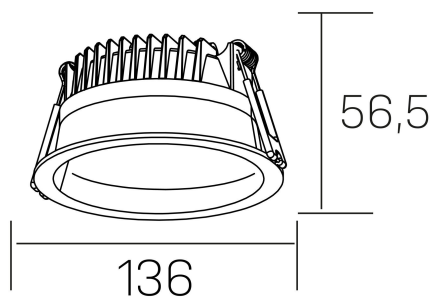

**lim**  
K50320.02.RF.BK-BK.MP.ST.8.30.DA

## GENERAL DETAILS

INSTALLATION	recessed with frame
FINISHES ALUMINIUM	Black-Black
OPTIC COVER	Microprismatico
LIGHT DIRECTION	Fixed
INT/EXT IP DEGREE	IP 44
MATERIAL	Aluminum
IK DEGREE	IK 6
UTILIZATION	Indoor
WARRANTY	3 years

## ELECTRICAL DETAILS

LAMP	LED
POWER	12 W
COLOUR TEMPERATURE	3000K
LUMINOUS FLUX	1030 Lm
EFFICACY DIMMING	85 Lm/W
DIMABLE	DALI
DRIVER	Remote
CLASS PROTECTION	II
COLOUR RENDERING INDEX	CRI >80
VOLTAGE	220-240 V
FRECUENCIA	50-60 Hz
CURRENT INTENSITY	300 mA
LIFE TIME	50.000 h

## GENERAL DIMENSIONS

DIMENSIONS	Ø 136 mm
CUT OUT	Ø 120 mm
HEIGHT	h 56,5 mm
DIMENSIONES DE EMBALAJE	145 × 145 × 70 mm
PESO NETO	0.36

\*Please might expect a max.15% figure reduction in finishes other than white