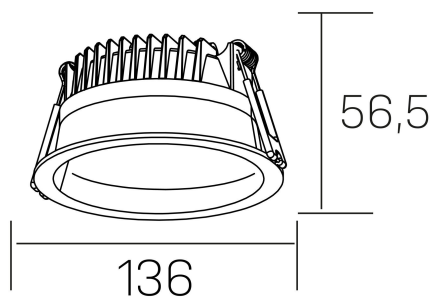

## GENERAL DETAILS

|                    |                     |
|--------------------|---------------------|
| INSTALLATION       | recessed with frame |
| FINISHES ALUMINIUM | Black-Black         |
| OPTIC COVER        | Microprismatico     |
| LIGHT DIRECTION    | Fixed               |
| INT/EXT IP DEGREE  | IP 44               |
| MATERIAL           | Aluminum            |
| IK DEGREE          | IK 6                |
| UTILIZATION        | Indoor              |
| WARRANTY           | 3 years             |

## ELECTRICAL DETAILS

|                        |           |
|------------------------|-----------|
| LAMP                   | LED       |
| POWER                  | 12 W      |
| COLOUR TEMPERATURE     | 3000K     |
| LUMINOUS FLUX          | 1030 Lm   |
| EFFICACY DIMMING       | 85 Lm/W   |
| DIMABLE                | DALI      |
| DRIVER                 | Remote    |
| CLASS PROTECTION       | II        |
| COLOUR RENDERING INDEX | CRI >80   |
| VOLTAGE                | 220-240 V |
| FRECUENCIA             | 50-60 Hz  |
| CURRENT INTENSITY      | 300 mA    |
| LIFE TIME              | 35.000 h  |

## GENERAL DIMENSIONS

|                         |                   |
|-------------------------|-------------------|
| DIMENSIONS              | Ø 136 mm          |
| CUT OUT                 | Ø 120 mm          |
| HEIGHT                  | h 56,5 mm         |
| DIMENSIONES DE EMBALAJE | 145 × 145 × 70 mm |
| PESO NETO               | 0.36              |