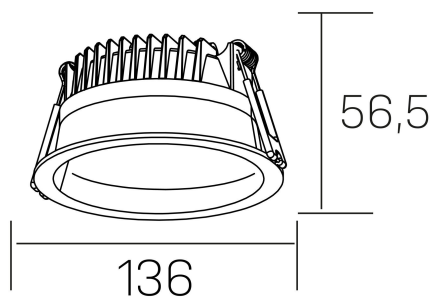

lim
K50320.02.RF.BK-BK.MP.ST.8.30.D1

GENERAL DETAILS

INSTALLATION	recessed with frame
FINISHES ALUMINIUM	Black-Black
OPTIC COVER	Microprismatico
LIGHT DIRECTION	Fixed
INT/EXT IP DEGREE	IP 44
MATERIAL	Aluminum
IK DEGREE	IK 6
UTILIZATION	Indoor
WARRANTY	3 years

ELECTRICAL DETAILS

LAMP	LED
POWER	12 W
COLOUR TEMPERATURE	3000K
LUMINOUS FLUX	1030 Lm
EFFICACY DIMMING	85 Lm/W
DIMABLE	1.10v
DRIVER	Remote
CLASS PROTECTION	II
COLOUR RENDERING INDEX	CRI >80
VOLTAGE	220-240 V
FRECUENCIA	50-60 Hz
CURRENT INTENSITY	300 mA
LIFE TIME	50.000 h

GENERAL DIMENSIONS

DIMENSIONS	Ø 136 mm
CUT OUT	Ø 120 mm
HEIGHT	h 56,5 mm
DIMENSIONES DE EMBALAJE	145 × 145 × 70 mm
PESO NETO	0.36

*Please might expect a max.15% figure reduction in finishes other than white