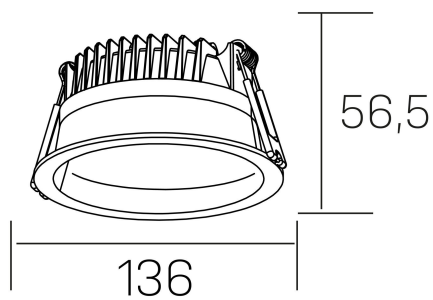

lim
K50320.02.RF.BK-BK.MP.ST.8.30

GENERAL DETAILS

| | |
|--------------------|---------------------|
| INSTALLATION | recessed with frame |
| FINISHES ALUMINIUM | Black-Black |
| OPTIC COVER | Microprismatico |
| LIGHT DIRECTION | Fixed |
| INT/EXT IP DEGREE | IP 44 |
| MATERIAL | Aluminum |
| IK DEGREE | IK 6 |
| UTILIZATION | Indoor |
| WARRANTY | 3 years |

ELECTRICAL DETAILS

| | |
|------------------------|-----------|
| LAMP | LED |
| POWER | 12 W |
| COLOUR TEMPERATURE | 3000K |
| LUMINOUS FLUX | 1030 Lm |
| EFFICACY DIMMING | 85 Lm/W |
| DIMABLE | No Dim |
| DRIVER | Remote |
| CLASS PROTECTION | II |
| COLOUR RENDERING INDEX | CRI >80 |
| VOLTAGE | 220-240 V |
| FRECUENCIA | 50-60 Hz |
| CURRENT INTENSITY | 300 mA |
| LIFE TIME | 50.000 h |

GENERAL DIMENSIONS

| | |
|-------------------------|-------------------|
| DIMENSIONS | Ø 136 mm |
| CUT OUT | Ø 120 mm |
| HEIGHT | h 56,5 mm |
| DIMENSIONES DE EMBALAJE | 145 × 145 × 70 mm |
| PESO NETO | 0.36 |