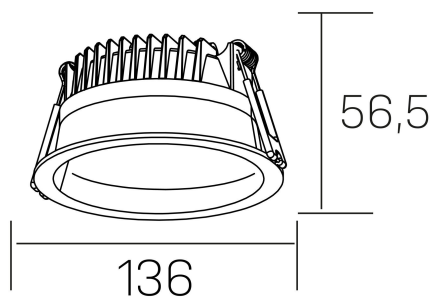

**lim**  
K50320.02.RF.BK-BK.MP.ST.8.30

## GENERAL DETAILS

INSTALLATION	recessed with frame
FINISHES ALUMINIUM	Black-Black
OPTIC COVER	Microprismatico
LIGHT DIRECTION	Fixed
INT/EXT IP DEGREE	IP 44
MATERIAL	Aluminum
IK DEGREE	IK 6
UTILIZATION	Indoor
WARRANTY	3 years

## ELECTRICAL DETAILS

LAMP	LED
POWER	12 W
COLOUR TEMPERATURE	3000K
LUMINOUS FLUX	1030 Lm
EFFICACY DIMMING	85 Lm/W
DIMABLE	No Dim
DRIVER	Remote
CLASS PROTECTION	II
COLOUR RENDERING INDEX	CRI >80
VOLTAGE	220-240 V
FRECUENCIA	50-60 Hz
CURRENT INTENSITY	300 mA
LIFE TIME	35.000 h

## GENERAL DIMENSIONS

DIMENSIONS	Ø 136 mm
CUT OUT	Ø 120 mm
HEIGHT	h 56,5 mm
DIMENSIONES DE EMBALAJE	145 × 145 × 70 mm
PESO NETO	0.36

\*Please might expect a max.15% figure reduction in finishes other than white