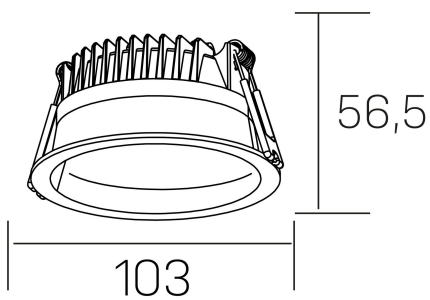

lim

K50320.01.RF.WH-WH.MP.ST.8.40.PU

GENERAL DETAILS

INSTALLATION	recessed with frame
FINISHES ALUMINIUM	White-White
OPTIC COVER	Microprismatico
LIGHT DIRECTION	Fixed
INT/EXT IP DEGREE	IP 44
MATERIAL	Aluminum
IK DEGREE	IK 6
UTILIZATION	Indoor
WARRANTY	3 years

ELECTRICAL DETAILS

LAMP	LED
POWER	7 W
COLOUR TEMPERATURE	4000K
LUMINOUS FLUX	580 lm
EFFICACY DIMMING	83 Lm/W
DIMABLE	Push
DRIVER	Remote
CLASS PROTECTION	II
COLOUR RENDERING INDEX	CRI >80
VOLTAGE	220-240 V
FRECUENCIA	50-60 Hz
CURRENT INTENSITY	300 mA
LIFE TIME	35.000 h

GENERAL DIMENSIONS

DIMENSIONS	Ø 103 mm
CUT OUT	Ø 90 mm
HEIGHT	h 56,5 mm
DIMENSIONES DE EMBALAJE	145 × 145 × 70 mm
PESO NETO	0.24

*Please might expect a max.15% figure reduction in finishes other than white