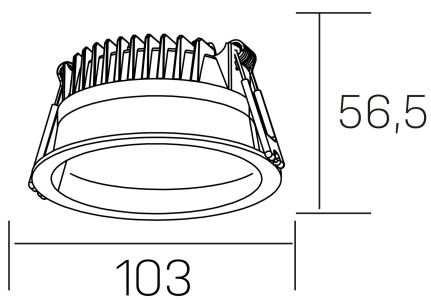

**lim**

K50320.01.RF.WH-WH.MP.ST.8.40.PU

## GENERAL DETAILS

INSTALLATION	recessed with frame
FINISHES ALUMINIUM	White-White
OPTIC COVER	Microprismatico
LIGHT DIRECTION	Fixed
INT/EXT IP DEGREE	IP 44
MATERIAL	Aluminum
IK DEGREE	IK 6
UTILIZATION	Indoor
WARRANTY	5 years

## ELECTRICAL DETAILS

LAMP	LED
POWER	7 W
COLOUR TEMPERATURE	4000K
LUMINOUS FLUX	580 lm
EFFICACY DIMMING	83 Lm/W
DIMABLE	Push
DRIVER	Remote
CLASS PROTECTION	II
COLOUR RENDERING INDEX	CRI >80
VOLTAGE	220-240 V
CURRENT INTENSITY	300 mA
LIFE TIME	50.000 h

## GENERAL DIMENSIONS

DIMENSIONS	Ø 103 mm
CUT OUT	Ø 90 mm
HEIGHT	h 56,5 mm
DIMENSIONES DE EMBALAJE	145 × 145 × 70 mm
PESO NETO	0.24

\*Please might expect a max.15% figure reduction in finishes other than white