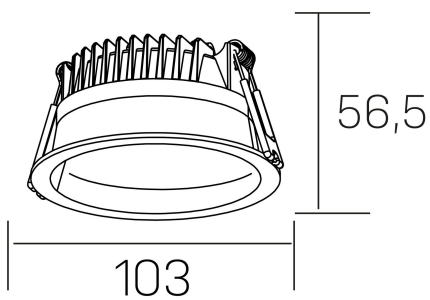

lim

K50320.01.RF.WH-WH.MP.ST.8.40.PU

GENERAL DETAILS

INSTALLATION	recessed with frame
FINISHES ALUMINIUM	White-White
OPTIC COVER	Microprismatico
LIGHT DIRECTION	Fixed
INT/EXT IP DEGREE	IP 44
MATERIAL	Aluminum
IK DEGREE	IK 6
UTILIZATION	Indoor
WARRANTY	3 years

ELECTRICAL DETAILS

LAMP	LED
POWER	7 W
COLOUR TEMPERATURE	4000K
LUMINOUS FLUX	580 lm
EFFICACY DIMMING	83 Lm/W
DIMABLE	Push
DRIVER	Remote
CLASS PROTECTION	II
COLOUR RENDERING INDEX	CRI >80
VOLTAGE	220-240 V
FRECUENCIA	50-60 Hz
CURRENT INTENSITY	300 mA
LIFE TIME	50.000 h

GENERAL DIMENSIONS

DIMENSIONS	Ø 103 mm
CUT OUT	Ø 90 mm
HEIGHT	h 56,5 mm
DIMENSIONES DE EMBALAJE	145 × 145 × 70 mm
PESO NETO	0.24

*Please might expect a max.15% figure reduction in finishes other than white