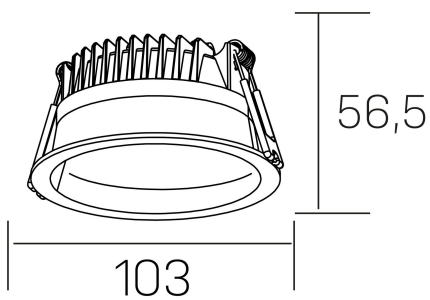

lim

K50320.01.RF.WH-WH.MP.ST.8.40.DA

GENERAL DETAILS

INSTALLATION	recessed with frame
FINISHES ALUMINIUM	White-White
OPTIC COVER	Microprismatico
LIGHT DIRECTION	Fixed
INT/EXT IP DEGREE	IP 44
MATERIAL	Aluminum
IK DEGREE	IK 6
UTILIZATION	Indoor
WARRANTY	3 years

ELECTRICAL DETAILS

LAMP	LED
POWER	7 W
COLOUR TEMPERATURE	4000K
LUMINOUS FLUX	580 lm
EFFICACY DIMMING	83 Lm/W
DIMABLE	DALI
DRIVER	Remote
CLASS PROTECTION	II
COLOUR RENDERING INDEX	CRI >80
VOLTAGE	220-240 V
FRECUENCIA	50-60 Hz
CURRENT INTENSITY	300 mA
LIFE TIME	50.000 h

GENERAL DIMENSIONS

DIMENSIONS	Ø 103 mm
CUT OUT	Ø 90 mm
HEIGHT	h 56,5 mm
DIMENSIONES DE EMBALAJE	145 × 145 × 70 mm
PESO NETO	0.24

*Please might expect a max.15% figure reduction in finishes other than white