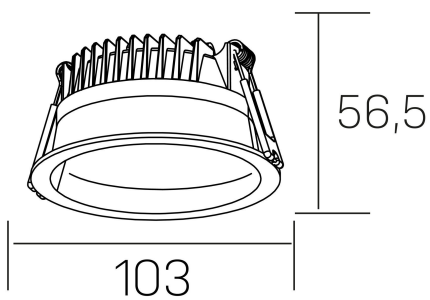

lim

K50320.01.RF.WH-WH.MP.ST.8.40.DA

GENERAL DETAILS

INSTALLATION	recessed with frame
FINISHES ALUMINIUM	White-White
OPTIC COVER	Microprismatico
LIGHT DIRECTION	Fixed
INT/EXT IP DEGREE	IP 44
MATERIAL	Aluminum
IK DEGREE	IK 6
UTILIZATION	Indoor
WARRANTY	3 years

ELECTRICAL DETAILS

LAMP	LED
POWER	7 W
COLOUR TEMPERATURE	4000K
LUMINOUS FLUX	580 lm
EFFICACY DIMMING	83 Lm/W
DIMABLE	DALI
DRIVER	Remote
CLASS PROTECTION	II
COLOUR RENDERING INDEX	CRI >80
VOLTAGE	220-240 V
FRECUENCIA	50-60 Hz
CURRENT INTENSITY	300 mA
LIFE TIME	35.000 h

GENERAL DIMENSIONS

DIMENSIONS	Ø 103 mm
CUT OUT	Ø 90 mm
HEIGHT	h 56,5 mm
DIMENSIONES DE EMBALAJE	145 × 145 × 70 mm
PESO NETO	0.24

*Please might expect a max.15% figure reduction in finishes other than white