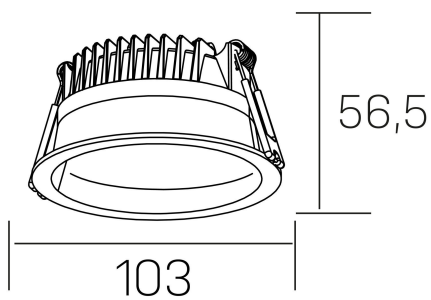

## GENERAL DETAILS

INSTALLATION	recessed with frame
FINISHES ALUMINIUM	White-White
OPTIC COVER	Microprismatico
LIGHT DIRECTION	Fixed
INT/EXT IP DEGREE	IP 44
MATERIAL	Aluminum
IK DEGREE	IK 6
UTILIZATION	Indoor
WARRANTY	3 years

## ELECTRICAL DETAILS

LAMP	LED
POWER	7 W
COLOUR TEMPERATURE	4000K
LUMINOUS FLUX	580 lm
EFFICACY DIMMING	83 Lm/W
DIMABLE	1.10v
DRIVER	Remote
CLASS PROTECTION	II
COLOUR RENDERING INDEX	CRI >80
VOLTAGE	220-240 V
FRECUENCIA	50-60 Hz
CURRENT INTENSITY	300 mA
LIFE TIME	50.000 h

## GENERAL DIMENSIONS

DIMENSIONS	Ø 103 mm
CUT OUT	Ø 90 mm
HEIGHT	h 56,5 mm
DIMENSIONES DE EMBALAJE	145 × 145 × 70 mm
PESO NETO	0.24

\*Please might expect a max.15% figure reduction in finishes other than white