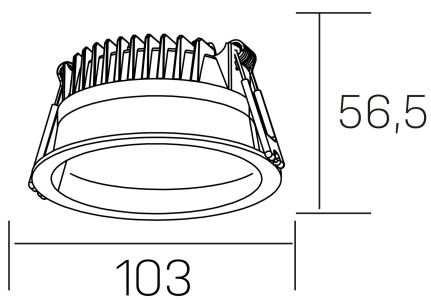

lim

K50320.01.RF.WH-WH.MP.ST.8.40.D1

GENERAL DETAILS

INSTALLATION	recessed with frame
FINISHES ALUMINIUM	White-White
OPTIC COVER	Microprismatico
LIGHT DIRECTION	Fixed
INT/EXT IP DEGREE	IP 44
MATERIAL	Aluminum
IK DEGREE	IK 6
UTILIZATION	Indoor
WARRANTY	3 years

ELECTRICAL DETAILS

LAMP	LED
POWER	7 W
COLOUR TEMPERATURE	4000K
LUMINOUS FLUX	580 lm
EFFICACY DIMMING	83 Lm/W
DIMABLE	1.10v
DRIVER	Remote
CLASS PROTECTION	II
COLOUR RENDERING INDEX	CRI >80
VOLTAGE	220-240 V
FRECUENCIA	50-60 Hz
CURRENT INTENSITY	300 mA
LIFE TIME	35.000 h

GENERAL DIMENSIONS

DIMENSIONS	Ø 103 mm
CUT OUT	Ø 90 mm
HEIGHT	h 56,5 mm
DIMENSIONES DE EMBALAJE	145 × 145 × 70 mm
PESO NETO	0.24

*Please might expect a max.15% figure reduction in finishes other than white