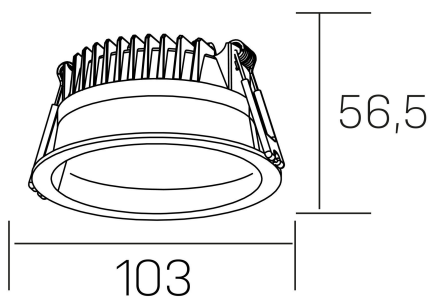

lim
K50320.01.RF.WH-WH.MP.ST.8.40

GENERAL DETAILS

INSTALLATION	recessed with frame
FINISHES ALUMINIUM	White-White
OPTIC COVER	Microprismatico
LIGHT DIRECTION	Fixed
INT/EXT IP DEGREE	IP 44
MATERIAL	Aluminum
IK DEGREE	IK 6
UTILIZATION	Indoor
WARRANTY	3 years

ELECTRICAL DETAILS

LAMP	LED
POWER	7 W
COLOUR TEMPERATURE	4000K
LUMINOUS FLUX	580 lm
EFFICACY DIMMING	83 Lm/W
DIMABLE	No Dim
DRIVER	Remote
CLASS PROTECTION	II
COLOUR RENDERING INDEX	CRI >80
VOLTAGE	220-240 V
FRECUENCIA	50-60 Hz
CURRENT INTENSITY	300 mA
LIFE TIME	50.000 h

GENERAL DIMENSIONS

DIMENSIONS	Ø 103 mm
CUT OUT	Ø 90 mm
HEIGHT	h 56,5 mm
DIMENSIONES DE EMBALAJE	145 × 145 × 70 mm
PESO NETO	0.24

*Please might expect a max.15% figure reduction in finishes other than white