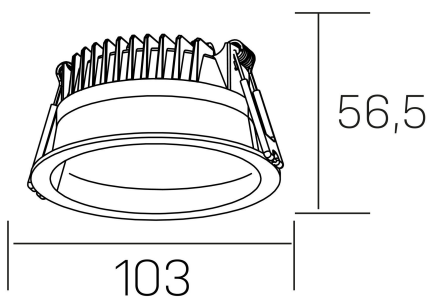

#### GENERAL DETAILS

INSTALLATION	recessed with frame
FINISHES ALUMINIUM	White-White
OPTIC COVER	Microprismatico
LIGHT DIRECTION	Fixed
INT/EXT IP DEGREE	IP 44
MATERIAL	Aluminum
IK DEGREE	IK 6
UTILIZATION	Indoor
WARRANTY	3 years

#### ELECTRICAL DETAILS

LAMP	LED
POWER	7 W
COLOUR TEMPERATURE	4000K
LUMINOUS FLUX	580 lm
EFFICACY DIMMING	83 Lm/W
DIMABLE	No Dim
DRIVER	Remote
CLASS PROTECTION	II
COLOUR RENDERING INDEX	CRI >80
VOLTAGE	220-240 V
FRECUENCIA	50-60 Hz
CURRENT INTENSITY	300 mA
LIFE TIME	35.000 h

#### GENERAL DIMENSIONS

DIMENSIONS	Ø 103 mm
CUT OUT	Ø 90 mm
HEIGHT	h 56,5 mm
DIMENSIONES DE EMBALAJE	145 × 145 × 70 mm
PESO NETO	0.24

\*Please might expect a max.15% figure reduction in finishes other than white