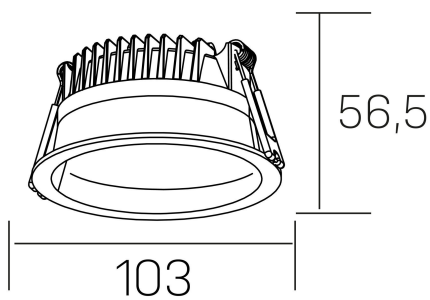

lim

K50320.01.RF.WH-WH.MP.ST.8.30.PU

GENERAL DETAILS

INSTALLATION	recessed with frame
FINISHES ALUMINIUM	White-White
OPTIC COVER	Microprismatico
LIGHT DIRECTION	Fixed
INT/EXT IP DEGREE	IP 44
MATERIAL	Aluminum
IK DEGREE	IK 6
UTILIZATION	Indoor
WARRANTY	3 years

ELECTRICAL DETAILS

LAMP	LED
POWER	7 W
COLOUR TEMPERATURE	3000K
LUMINOUS FLUX	530 lm
EFFICACY DIMMING	76 Lm/W
DIMABLE	Push
DRIVER	Remote
CLASS PROTECTION	II
COLOUR RENDERING INDEX	CRI >80
VOLTAGE	220-240 V
FRECUENCIA	50-60 Hz
CURRENT INTENSITY	300 mA
LIFE TIME	50.000 h

GENERAL DIMENSIONS

DIMENSIONS	Ø 103 mm
CUT OUT	Ø 90 mm
HEIGHT	h 56,5 mm
DIMENSIONES DE EMBALAJE	145 × 145 × 70 mm
PESO NETO	0.24

*Please might expect a max.15% figure reduction in finishes other than white