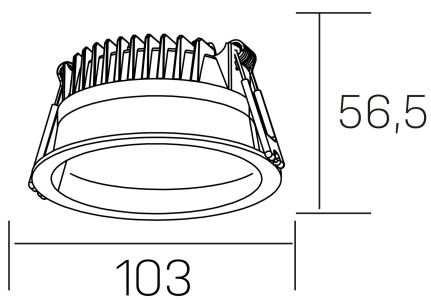

lim

K50320.01.RF.WH-WH.MP.ST.8.30.DA

GENERAL DETAILS

| | |
|--------------------|---------------------|
| INSTALLATION | recessed with frame |
| FINISHES ALUMINIUM | White-White |
| OPTIC COVER | Microprismatico |
| LIGHT DIRECTION | Fixed |
| INT/EXT IP DEGREE | IP 44 |
| MATERIAL | Aluminum |
| IK DEGREE | IK 6 |
| UTILIZATION | Indoor |
| WARRANTY | 3 years |

ELECTRICAL DETAILS

| | |
|------------------------|-----------|
| LAMP | LED |
| POWER | 7 W |
| COLOUR TEMPERATURE | 3000K |
| LUMINOUS FLUX | 530 lm |
| EFFICACY DIMMING | 76 Lm/W |
| DIMABLE | DALI |
| DRIVER | Remote |
| CLASS PROTECTION | II |
| COLOUR RENDERING INDEX | CRI >80 |
| VOLTAGE | 220-240 V |
| FRECUENCIA | 50-60 Hz |
| CURRENT INTENSITY | 300 mA |
| LIFE TIME | 50.000 h |

GENERAL DIMENSIONS

| | |
|-------------------------|-------------------|
| DIMENSIONS | Ø 103 mm |
| CUT OUT | Ø 90 mm |
| HEIGHT | h 56,5 mm |
| DIMENSIONES DE EMBALAJE | 145 × 145 × 70 mm |
| PESO NETO | 0.24 |