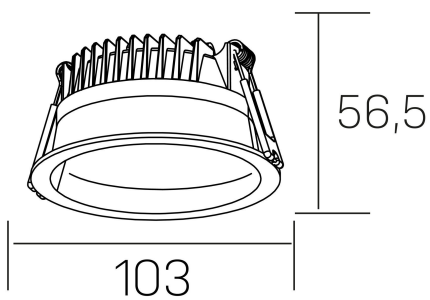

lim

K50320.01.RF.WH-WH.MP.ST.8.30.DA

GENERAL DETAILS

INSTALLATION	recessed with frame
FINISHES ALUMINIUM	White-White
OPTIC COVER	Microprismatico
LIGHT DIRECTION	Fixed
INT/EXT IP DEGREE	IP 44
MATERIAL	Aluminum
IK DEGREE	IK 6
UTILIZATION	Indoor
WARRANTY	3 years

ELECTRICAL DETAILS

LAMP	LED
POWER	7 W
COLOUR TEMPERATURE	3000K
LUMINOUS FLUX	530 lm
EFFICACY DIMMING	76 Lm/W
DIMABLE	DALI
DRIVER	Remote
CLASS PROTECTION	II
COLOUR RENDERING INDEX	CRI >80
VOLTAGE	220-240 V
FRECUENCIA	50-60 Hz
CURRENT INTENSITY	300 mA
LIFE TIME	35.000 h

GENERAL DIMENSIONS

DIMENSIONS	Ø 103 mm
CUT OUT	Ø 90 mm
HEIGHT	h 56,5 mm
DIMENSIONES DE EMBALAJE	145 × 145 × 70 mm
PESO NETO	0.24

*Please might expect a max.15% figure reduction in finishes other than white