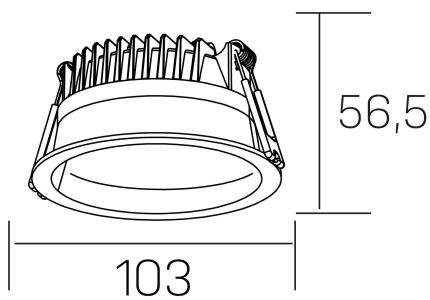

## GENERAL DETAILS

INSTALLATION	recessed with frame
FINISHES ALUMINIUM	White-White
OPTIC COVER	Microprismatico
LIGHT DIRECTION	Fixed
INT/EXT IP DEGREE	IP 44
MATERIAL	Aluminum
IK DEGREE	IK 6
UTILIZATION	Indoor
WARRANTY	3 years

## ELECTRICAL DETAILS

LAMP	LED
POWER	7 W
COLOUR TEMPERATURE	3000K
LUMINOUS FLUX	530 lm
EFFICACY DIMMING	76 Lm/W
DIMABLE	1.10v
DRIVER	Remote
CLASS PROTECTION	II
COLOUR RENDERING INDEX	CRI >80
VOLTAGE	220-240 V
FRECUENCIA	50-60 Hz
CURRENT INTENSITY	300 mA
LIFE TIME	35.000 h

## GENERAL DIMENSIONS

DIMENSIONS	Ø 103 mm
CUT OUT	Ø 90 mm
HEIGHT	h 56,5 mm
DIMENSIONES DE EMBALAJE	145 × 145 × 70 mm
PESO NETO	0.24

\*Please might expect a max.15% figure reduction in finishes other than white