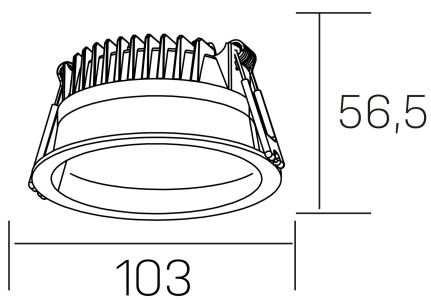

lim

K50320.01.RF.WH-WH.MP.ST.8.30.D1

GENERAL DETAILS

INSTALLATION	recessed with frame
FINISHES ALUMINIUM	White-White
OPTIC COVER	Microprismatico
LIGHT DIRECTION	Fixed
INT/EXT IP DEGREE	IP 44
MATERIAL	Aluminum
IK DEGREE	IK 6
UTILIZATION	Indoor
WARRANTY	3 years

ELECTRICAL DETAILS

LAMP	LED
POWER	7 W
COLOUR TEMPERATURE	3000K
LUMINOUS FLUX	530 lm
EFFICACY DIMMING	76 Lm/W
DIMABLE	1.10v
DRIVER	Remote
CLASS PROTECTION	II
COLOUR RENDERING INDEX	CRI >80
VOLTAGE	220-240 V
FRECUENCIA	50-60 Hz
CURRENT INTENSITY	300 mA
LIFE TIME	50.000 h

GENERAL DIMENSIONS

DIMENSIONS	Ø 103 mm
CUT OUT	Ø 90 mm
HEIGHT	h 56,5 mm
DIMENSIONES DE EMBALAJE	145 × 145 × 70 mm
PESO NETO	0.24

*Please might expect a max.15% figure reduction in finishes other than white