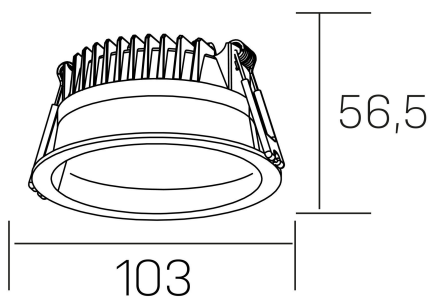

**lim**  
K50320.01.RF.WH-WH.MP.ST.8.30

## GENERAL DETAILS

INSTALLATION	recessed with frame
FINISHES ALUMINIUM	White-White
OPTIC COVER	Microprismatico
LIGHT DIRECTION	Fixed
INT/EXT IP DEGREE	IP 44
MATERIAL	Aluminum
IK DEGREE	IK 6
UTILIZATION	Indoor
WARRANTY	3 years

## ELECTRICAL DETAILS

LAMP	LED
POWER	7 W
COLOUR TEMPERATURE	3000K
LUMINOUS FLUX	530 lm
EFFICACY DIMMING	76 Lm/W
DIMABLE	No Dim
DRIVER	Remote
CLASS PROTECTION	II
COLOUR RENDERING INDEX	CRI >80
VOLTAGE	220-240 V
FRECUENCIA	50-60 Hz
CURRENT INTENSITY	300 mA
LIFE TIME	50.000 h

## GENERAL DIMENSIONS

DIMENSIONS	Ø 103 mm
CUT OUT	Ø 90 mm
HEIGHT	h 56,5 mm
DIMENSIONES DE EMBALAJE	145 × 145 × 70 mm
PESO NETO	0.24

\*Please might expect a max.15% figure reduction in finishes other than white