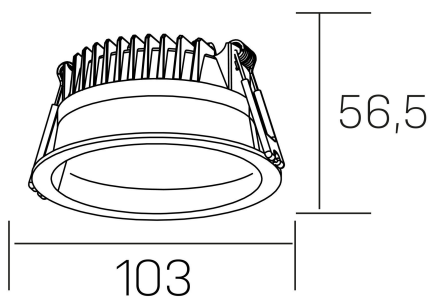

lim
K50320.01.RF.WH-WH.MP.ST.8.30

GENERAL DETAILS

INSTALLATION	recessed with frame
FINISHES ALUMINIUM	White-White
OPTIC COVER	Microprismatico
LIGHT DIRECTION	Fixed
INT/EXT IP DEGREE	IP 44
MATERIAL	Aluminum
IK DEGREE	IK 6
UTILIZATION	Indoor
WARRANTY	3 years

ELECTRICAL DETAILS

LAMP	LED
POWER	7 W
COLOUR TEMPERATURE	3000K
LUMINOUS FLUX	530 lm
EFFICACY DIMMING	76 Lm/W
DIMABLE	No Dim
DRIVER	Remote
CLASS PROTECTION	II
COLOUR RENDERING INDEX	CRI >80
VOLTAGE	220-240 V
FRECUENCIA	50-60 Hz
CURRENT INTENSITY	300 mA
LIFE TIME	35.000 h

GENERAL DIMENSIONS

DIMENSIONS	Ø 103 mm
CUT OUT	Ø 90 mm
HEIGHT	h 56,5 mm
DIMENSIONES DE EMBALAJE	145 × 145 × 70 mm
PESO NETO	0.24

*Please might expect a max.15% figure reduction in finishes other than white