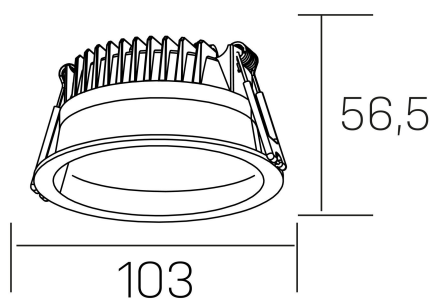

lim
K50320.01.RF.BK-BK.MP.ST.8.40.PU

GENERAL DETAILS

INSTALLATION	recessed with frame
FINISHES ALUMINIUM	Black-Black
OPTIC COVER	Microprismatico
LIGHT DIRECTION	Fixed
INT/EXT IP DEGREE	IP 44
MATERIAL	Aluminum
IK DEGREE	IK 6
UTILIZATION	Indoor
WARRANTY	3 years

ELECTRICAL DETAILS

LAMP	LED
POWER	7 W
COLOUR TEMPERATURE	4000K
LUMINOUS FLUX	580 lm
EFFICACY DIMMING	83 Lm/W
DIMABLE	Push
DRIVER	Remote
CLASS PROTECTION	II
COLOUR RENDERING INDEX	CRI >80
VOLTAGE	220-240 V
FRECUENCIA	50-60 Hz
CURRENT INTENSITY	300 mA
LIFE TIME	50.000 h

GENERAL DIMENSIONS

DIMENSIONS	Ø 103 mm
CUT OUT	Ø 90 mm
HEIGHT	h 56,5 mm
DIMENSIONES DE EMBALAJE	145 × 145 × 70 mm
PESO NETO	0.24

*Please might expect a max.15% figure reduction in finishes other than white