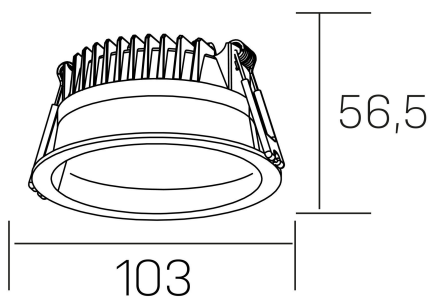

lim
K50320.01.RF.BK-BK.MP.ST.8.40.PU

GENERAL DETAILS

INSTALLATION	recessed with frame
FINISHES ALUMINIUM	Black-Black
OPTIC COVER	Microprismatico
LIGHT DIRECTION	Fixed
INT/EXT IP DEGREE	IP 44
MATERIAL	Aluminum
IK DEGREE	IK 6
UTILIZATION	Indoor
WARRANTY	5 years

ELECTRICAL DETAILS

LAMP	LED
POWER	7 W
COLOUR TEMPERATURE	4000K
LUMINOUS FLUX	580 lm
EFFICACY DIMMING	83 Lm/W
DIMABLE	Push
DRIVER	Remote
CLASS PROTECTION	II
COLOUR RENDERING INDEX	CRI >80
VOLTAGE	220-240 V
CURRENT INTENSITY	300 mA
LIFE TIME	50.000 h

GENERAL DIMENSIONS

DIMENSIONS	Ø 103 mm
CUT OUT	Ø 90 mm
HEIGHT	h 56,5 mm
DIMENSIONES DE EMBALAJE	145 × 145 × 70 mm
PESO NETO	0.24

*Please might expect a max.15% figure reduction in finishes other than white