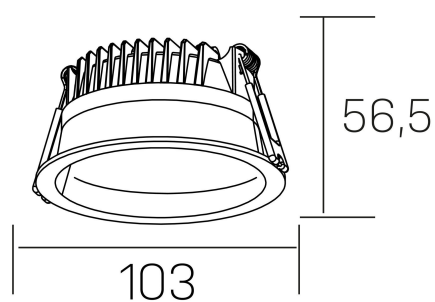

## GENERAL DETAILS

INSTALLATION	recessed with frame
FINISHES ALUMINIUM	Black-Black
OPTIC COVER	Microprismatico
LIGHT DIRECTION	Fixed
INT/EXT IP DEGREE	IP 44
MATERIAL	Aluminum
IK DEGREE	IK 6
UTILIZATION	Indoor
WARRANTY	3 years

## ELECTRICAL DETAILS

LAMP	LED
POWER	7 W
COLOUR TEMPERATURE	4000K
LUMINOUS FLUX	580 lm
EFFICACY DIMMING	83 Lm/W
DIMABLE	Push
DRIVER	Remote
CLASS PROTECTION	II
COLOUR RENDERING INDEX	CRI >80
VOLTAGE	220-240 V
FRECUENCIA	50-60 Hz
CURRENT INTENSITY	300 mA
LIFE TIME	35.000 h

## GENERAL DIMENSIONS

DIMENSIONS	Ø 103 mm
CUT OUT	Ø 90 mm
HEIGHT	h 56,5 mm
DIMENSIONES DE EMBALAJE	145 × 145 × 70 mm
PESO NETO	0.24

\*Please might expect a max.15% figure reduction in finishes other than white