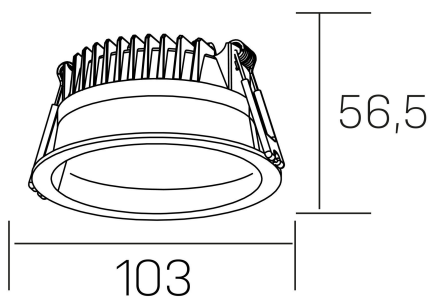

GENERAL DETAILS

INSTALLATION	recessed with frame
FINISHES ALUMINIUM	Black-Black
OPTIC COVER	Microprismatico
LIGHT DIRECTION	Fixed
INT/EXT IP DEGREE	IP 44
MATERIAL	Aluminum
IK DEGREE	IK 6
UTILIZATION	Indoor
WARRANTY	3 years

ELECTRICAL DETAILS

LAMP	LED
POWER	7 W
COLOUR TEMPERATURE	4000K
LUMINOUS FLUX	580 lm
EFFICACY DIMMING	83 Lm/W
DIMABLE	DALI
DRIVER	Remote
CLASS PROTECTION	II
COLOUR RENDERING INDEX	CRI >80
VOLTAGE	220-240 V
FRECUENCIA	50-60 Hz
CURRENT INTENSITY	300 mA
LIFE TIME	50.000 h

GENERAL DIMENSIONS

DIMENSIONS	Ø 103 mm
CUT OUT	Ø 90 mm
HEIGHT	h 56,5 mm
DIMENSIONES DE EMBALAJE	145 × 145 × 70 mm
PESO NETO	0.24

*Please might expect a max.15% figure reduction in finishes other than white