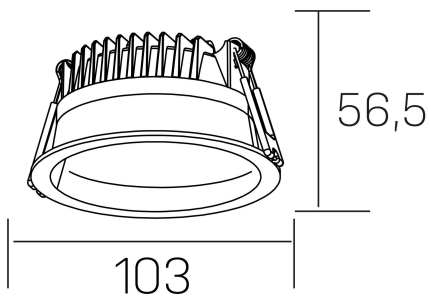

lim
K50320.01.RF.BK-BK.MP.ST.8.40.DA

GENERAL DETAILS

INSTALLATION	recessed with frame
FINISHES ALUMINIUM	Black-Black
OPTIC COVER	Microprismatico
LIGHT DIRECTION	Fixed
INT/EXT IP DEGREE	IP 44
MATERIAL	Aluminum
IK DEGREE	IK 6
UTILIZATION	Indoor
WARRANTY	3 years

ELECTRICAL DETAILS

LAMP	LED
POWER	7 W
COLOUR TEMPERATURE	4000K
LUMINOUS FLUX	580 lm
EFFICACY DIMMING	83 Lm/W
DIMABLE	DALI
DRIVER	Remote
CLASS PROTECTION	II
COLOUR RENDERING INDEX	CRI >80
VOLTAGE	220-240 V
FRECUENCIA	50-60 Hz
CURRENT INTENSITY	300 mA
LIFE TIME	35.000 h

GENERAL DIMENSIONS

DIMENSIONS	Ø 103 mm
CUT OUT	Ø 90 mm
HEIGHT	h 56,5 mm
DIMENSIONES DE EMBALAJE	145 × 145 × 70 mm
PESO NETO	0.24

*Please might expect a max.15% figure reduction in finishes other than white