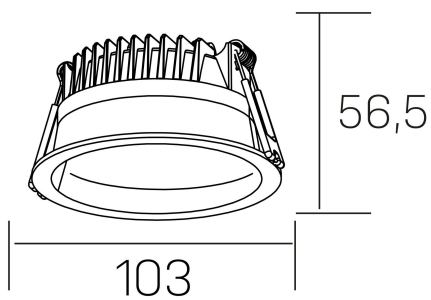

lim
K50320.01.RF.BK-BK.MP.ST.8.40.DA

GENERAL DETAILS

INSTALLATION	recessed with frame
FINISHES ALUMINIUM	Black-Black
OPTIC COVER	Microprismatico
LIGHT DIRECTION	Fixed
INT/EXT IP DEGREE	IP 44
MATERIAL	Aluminum
IK DEGREE	IK 6
UTILIZATION	Indoor
WARRANTY	3 years

ELECTRICAL DETAILS

LAMP	LED
POWER	7 W
COLOUR TEMPERATURE	4000K
LUMINOUS FLUX	580 lm
EFFICACY DIMMING	83 Lm/W
DIMABLE	DALI
DRIVER	Remote
CLASS PROTECTION	II
COLOUR RENDERING INDEX	CRI >80
VOLTAGE	220-240 V
FRECUENCIA	50-60 Hz
CURRENT INTENSITY	300 mA
LIFE TIME	50.000h LB0B10

GENERAL DIMENSIONS

DIMENSIONS	Ø 103 mm
CUT OUT	Ø 90 mm
HEIGHT	h 56,5 mm
DIMENSIONES DE EMBALAJE	145 × 145 × 70 mm
PESO NETO	0.24

*Please might expect a max.15% figure reduction in finishes other than white