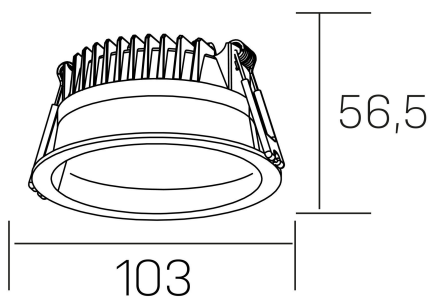

lim
K50320.01.RF.BK-BK.MP.ST.8.40.DA

GENERAL DETAILS

INSTALLATION	recessed with frame
FINISHES ALUMINIUM	Black-Black
OPTIC COVER	Microprismatico
LIGHT DIRECTION	Fixed
INT/EXT IP DEGREE	IP 44
MATERIAL	Aluminum
IK DEGREE	IK 6
UTILIZATION	Indoor
WARRANTY	3 years

ELECTRICAL DETAILS

LAMP	LED
POWER	7 W
COLOUR TEMPERATURE	4000K
LUMINOUS FLUX	580 lm
EFFICACY DIMMING	83 Lm/W
DIMABLE	DALI
DRIVER	Remote
CLASS PROTECTION	II
COLOUR RENDERING INDEX	CRI >80
VOLTAGE	220-240 V
FRECUENCIA	50-60 Hz
CURRENT INTENSITY	300 mA
LIFE TIME	50.000 h

GENERAL DIMENSIONS

DIMENSIONS	Ø 103 mm
CUT OUT	Ø 90 mm
HEIGHT	h 56,5 mm
DIMENSIONES DE EMBALAJE	145 × 145 × 70 mm
PESO NETO	0.24

*Please might expect a max.15% figure reduction in finishes other than white