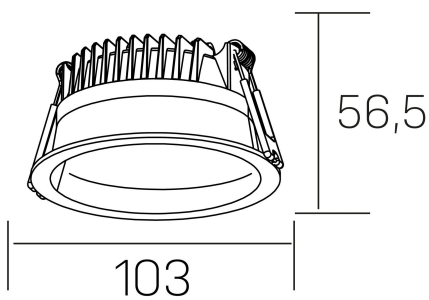

## GENERAL DETAILS

INSTALLATION	recessed with frame
FINISHES ALUMINIUM	Black-Black
OPTIC COVER	Microprismatico
LIGHT DIRECTION	Fixed
INT/EXT IP DEGREE	IP 44
MATERIAL	Aluminum
IK DEGREE	IK 6
UTILIZATION	Indoor
WARRANTY	3 years

## ELECTRICAL DETAILS

LAMP	LED
POWER	7 W
COLOUR TEMPERATURE	4000K
LUMINOUS FLUX	580 lm
EFFICACY DIMMING	83 Lm/W
DIMABLE	1.10v
DRIVER	Remote
CLASS PROTECTION	II
COLOUR RENDERING INDEX	CRI >80
VOLTAGE	220-240 V
FRECUENCIA	50-60 Hz
CURRENT INTENSITY	300 mA
LIFE TIME	35.000 h

## GENERAL DIMENSIONS

DIMENSIONS	Ø 103 mm
CUT OUT	Ø 90 mm
HEIGHT	h 56,5 mm
DIMENSIONES DE EMBALAJE	145 × 145 × 70 mm
PESO NETO	0.24

\*Please might expect a max.15% figure reduction in finishes other than white