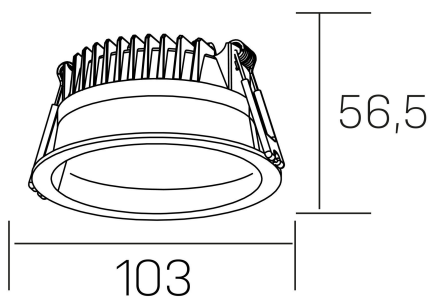

lim
K50320.01.RF.BK-BK.MP.ST.8.40.D1

GENERAL DETAILS

INSTALLATION	recessed with frame
FINISHES ALUMINIUM	Black-Black
OPTIC COVER	Microprismatico
LIGHT DIRECTION	Fixed
INT/EXT IP DEGREE	IP 44
MATERIAL	Aluminum
IK DEGREE	IK 6
UTILIZATION	Indoor
WARRANTY	3 years

ELECTRICAL DETAILS

LAMP	LED
POWER	7 W
COLOUR TEMPERATURE	4000K
LUMINOUS FLUX	580 lm
EFFICACY DIMMING	83 Lm/W
DIMABLE	1.10v
DRIVER	Remote
CLASS PROTECTION	II
COLOUR RENDERING INDEX	CRI >80
VOLTAGE	220-240 V
FRECUENCIA	50-60 Hz
CURRENT INTENSITY	300 mA
LIFE TIME	50.000 h

GENERAL DIMENSIONS

DIMENSIONS	Ø 103 mm
CUT OUT	Ø 90 mm
HEIGHT	h 56,5 mm
DIMENSIONES DE EMBALAJE	145 × 145 × 70 mm
PESO NETO	0.24

*Please might expect a max.15% figure reduction in finishes other than white