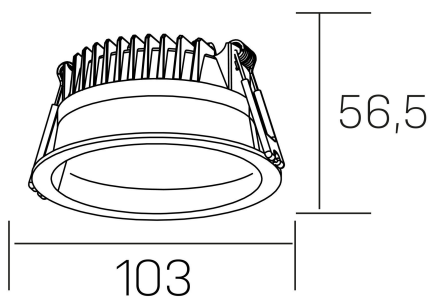

lim
K50320.01.RF.BK-BK.MP.ST.8.40

GENERAL DETAILS

INSTALLATION	recessed with frame
FINISHES ALUMINIUM	Black-Black
OPTIC COVER	Microprismatico
LIGHT DIRECTION	Fixed
INT/EXT IP DEGREE	IP 44
MATERIAL	Aluminum
IK DEGREE	IK 6
UTILIZATION	Indoor
WARRANTY	3 years

ELECTRICAL DETAILS

LAMP	LED
POWER	7 W
COLOUR TEMPERATURE	4000K
LUMINOUS FLUX	580 lm
EFFICACY DIMMING	83 Lm/W
DIMABLE	No Dim
DRIVER	Remote
CLASS PROTECTION	II
COLOUR RENDERING INDEX	CRI >80
VOLTAGE	220-240 V
FRECUENCIA	50-60 Hz
CURRENT INTENSITY	300 mA
LIFE TIME	50.000 h

GENERAL DIMENSIONS

DIMENSIONS	Ø 103 mm
CUT OUT	Ø 90 mm
HEIGHT	h 56,5 mm
DIMENSIONES DE EMBALAJE	145 × 145 × 70 mm
PESO NETO	0.24

*Please might expect a max.15% figure reduction in finishes other than white