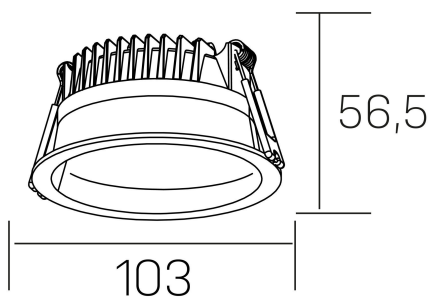

lim
K50320.01.RF.BK-BK.MP.ST.8.40

GENERAL DETAILS

INSTALLATION	recessed with frame
FINISHES ALUMINIUM	Black-Black
OPTIC COVER	Microprismatico
LIGHT DIRECTION	Fixed
INT/EXT IP DEGREE	IP 44
MATERIAL	Aluminum
IK DEGREE	IK 6
UTILIZATION	Indoor
WARRANTY	5 years

ELECTRICAL DETAILS

LAMP	LED
POWER	7 W
COLOUR TEMPERATURE	4000K
LUMINOUS FLUX	580 lm
EFFICACY DIMMING	83 Lm/W
DIMABLE	No Dim
DRIVER	Remote
CLASS PROTECTION	II
COLOUR RENDERING INDEX	CRI >80
VOLTAGE	220-240 V
CURRENT INTENSITY	300 mA
LIFE TIME	50.000 h

GENERAL DIMENSIONS

DIMENSIONS	Ø 103 mm
CUT OUT	Ø 90 mm
HEIGHT	h 56,5 mm
DIMENSIONES DE EMBALAJE	145 × 145 × 70 mm
PESO NETO	0.24

*Please might expect a max.15% figure reduction in finishes other than white