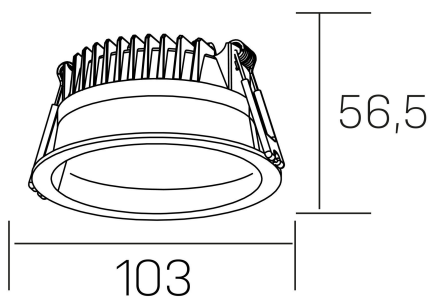

lim
K50320.01.RF.BK-BK.MP.ST.8.40

GENERAL DETAILS

| | |
|--------------------|---------------------|
| INSTALLATION | recessed with frame |
| FINISHES ALUMINIUM | Black-Black |
| OPTIC COVER | Microprismatico |
| LIGHT DIRECTION | Fixed |
| INT/EXT IP DEGREE | IP 44 |
| MATERIAL | Aluminum |
| IK DEGREE | IK 6 |
| UTILIZATION | Indoor |
| WARRANTY | 3 years |

ELECTRICAL DETAILS

| | |
|------------------------|-----------|
| LAMP | LED |
| POWER | 7 W |
| COLOUR TEMPERATURE | 4000K |
| LUMINOUS FLUX | 580 lm |
| EFFICACY DIMMING | 83 Lm/W |
| DIMABLE | No Dim |
| DRIVER | Remote |
| CLASS PROTECTION | II |
| COLOUR RENDERING INDEX | CRI >80 |
| VOLTAGE | 220-240 V |
| FRECUENCIA | 50-60 Hz |
| CURRENT INTENSITY | 300 mA |
| LIFE TIME | 35.000 h |

GENERAL DIMENSIONS

| | |
|-------------------------|-------------------|
| DIMENSIONS | Ø 103 mm |
| CUT OUT | Ø 90 mm |
| HEIGHT | h 56,5 mm |
| DIMENSIONES DE EMBALAJE | 145 × 145 × 70 mm |
| PESO NETO | 0.24 |