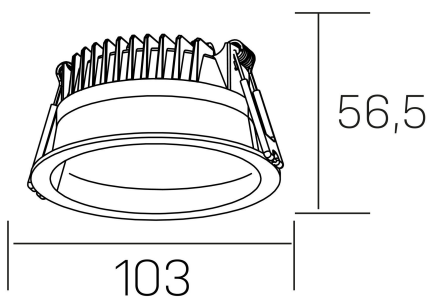

lim
K50320.01.RF.BK-BK.MP.ST.8.30.PU

GENERAL DETAILS

INSTALLATION	recessed with frame
FINISHES ALUMINIUM	Black-Black
OPTIC COVER	Microprismatico
LIGHT DIRECTION	Fixed
INT/EXT IP DEGREE	IP 44
MATERIAL	Aluminum
IK DEGREE	IK 6
UTILIZATION	Indoor
WARRANTY	3 years

ELECTRICAL DETAILS

LAMP	LED
POWER	7 W
COLOUR TEMPERATURE	3000K
LUMINOUS FLUX	530 lm
EFFICACY DIMMING	76 Lm/W
DIMABLE	Push
DRIVER	Remote
CLASS PROTECTION	II
COLOUR RENDERING INDEX	CRI >80
VOLTAGE	220-240 V
FRECUENCIA	50-60 Hz
CURRENT INTENSITY	300 mA
LIFE TIME	50.000 h

GENERAL DIMENSIONS

DIMENSIONS	Ø 103 mm
CUT OUT	Ø 90 mm
HEIGHT	h 56,5 mm
DIMENSIONES DE EMBALAJE	145 × 145 × 70 mm
PESO NETO	0.24

*Please might expect a max.15% figure reduction in finishes other than white