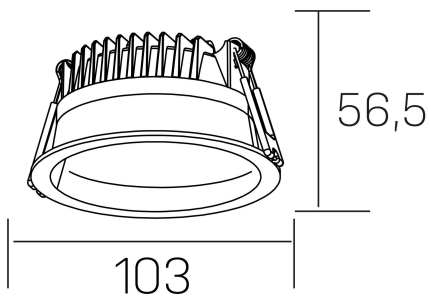

lim
K50320.01.RF.BK-BK.MP.ST.8.30.PU

GENERAL DETAILS

INSTALLATION	recessed with frame
FINISHES ALUMINIUM	Black-Black
OPTIC COVER	Microprismatico
LIGHT DIRECTION	Fixed
INT/EXT IP DEGREE	IP 44
MATERIAL	Aluminum
IK DEGREE	IK 6
UTILIZATION	Indoor
WARRANTY	3 years

ELECTRICAL DETAILS

LAMP	LED
POWER	7 W
COLOUR TEMPERATURE	3000K
LUMINOUS FLUX	530 lm
EFFICACY DIMMING	76 Lm/W
DIMABLE	Push
DRIVER	Remote
CLASS PROTECTION	II
COLOUR RENDERING INDEX	CRI >80
VOLTAGE	220-240 V
FRECUENCIA	50-60 Hz
CURRENT INTENSITY	300 mA
LIFE TIME	35.000 h

GENERAL DIMENSIONS

DIMENSIONS	Ø 103 mm
CUT OUT	Ø 90 mm
HEIGHT	h 56,5 mm
DIMENSIONES DE EMBALAJE	145 × 145 × 70 mm
PESO NETO	0.24

*Please might expect a max.15% figure reduction in finishes other than white