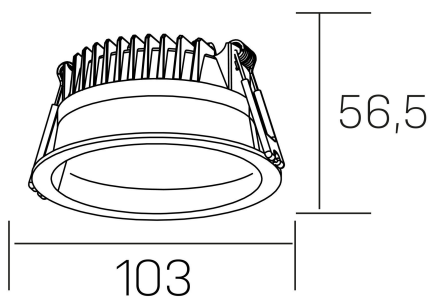

lim
K50320.01.RF.BK-BK.MP.ST.8.30.DA

GENERAL DETAILS

INSTALLATION	recessed with frame
FINISHES ALUMINIUM	Black-Black
OPTIC COVER	Microprismatico
LIGHT DIRECTION	Fixed
INT/EXT IP DEGREE	IP 44
MATERIAL	Aluminum
IK DEGREE	IK 6
UTILIZATION	Indoor
WARRANTY	3 years

ELECTRICAL DETAILS

LAMP	LED
POWER	7 W
COLOUR TEMPERATURE	3000K
LUMINOUS FLUX	530 lm
EFFICACY DIMMING	76 Lm/W
DIMABLE	DALI
DRIVER	Remote
CLASS PROTECTION	II
COLOUR RENDERING INDEX	CRI >80
VOLTAGE	220-240 V
FRECUENCIA	50-60 Hz
CURRENT INTENSITY	300 mA
LIFE TIME	35.000 h

GENERAL DIMENSIONS

DIMENSIONS	Ø 103 mm
CUT OUT	Ø 90 mm
HEIGHT	h 56,5 mm
DIMENSIONES DE EMBALAJE	145 × 145 × 70 mm
PESO NETO	0.24

*Please might expect a max.15% figure reduction in finishes other than white