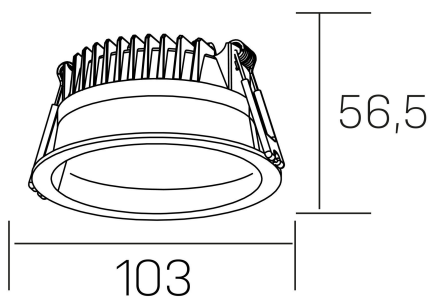

#### GENERAL DETAILS

INSTALLATION	recessed with frame
FINISHES ALUMINIUM	Black-Black
OPTIC COVER	Microprismatico
LIGHT DIRECTION	Fixed
INT/EXT IP DEGREE	IP 44
MATERIAL	Aluminum
IK DEGREE	IK 6
UTILIZATION	Indoor
WARRANTY	3 years

#### ELECTRICAL DETAILS

LAMP	LED
POWER	7 W
COLOUR TEMPERATURE	3000K
LUMINOUS FLUX	530 lm
EFFICACY DIMMING	76 Lm/W
DIMABLE	DALI
DRIVER	Remote
CLASS PROTECTION	II
COLOUR RENDERING INDEX	CRI >80
VOLTAGE	220-240 V
FRECUENCIA	50-60 Hz
CURRENT INTENSITY	300 mA
LIFE TIME	50.000 h

#### GENERAL DIMENSIONS

DIMENSIONS	Ø 103 mm
CUT OUT	Ø 90 mm
HEIGHT	h 56,5 mm
DIMENSIONES DE EMBALAJE	145 × 145 × 70 mm
PESO NETO	0.24

\*Please might expect a max.15% figure reduction in finishes other than white