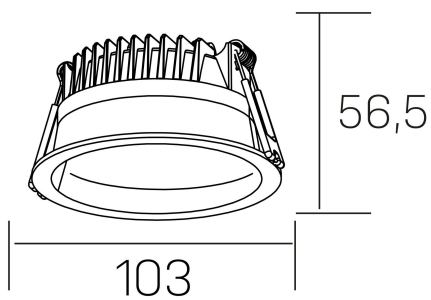

lim
K50320.01.RF.BK-BK.MP.ST.8.30.D1

GENERAL DETAILS

| | |
|--------------------|---------------------|
| INSTALLATION | recessed with frame |
| FINISHES ALUMINIUM | Black-Black |
| OPTIC COVER | Microprismatico |
| LIGHT DIRECTION | Fixed |
| INT/EXT IP DEGREE | IP 44 |
| MATERIAL | Aluminum |
| IK DEGREE | IK 6 |
| UTILIZATION | Indoor |
| WARRANTY | 5 years |

ELECTRICAL DETAILS

| | |
|------------------------|-----------|
| LAMP | LED |
| POWER | 7 W |
| COLOUR TEMPERATURE | 3000K |
| LUMINOUS FLUX | 530 lm |
| EFFICACY DIMMING | 76 Lm/W |
| DIMABLE | 1.10v |
| DRIVER | Remote |
| CLASS PROTECTION | II |
| COLOUR RENDERING INDEX | CRI >80 |
| VOLTAGE | 220-240 V |
| CURRENT INTENSITY | 300 mA |
| LIFE TIME | 50.000 h |

GENERAL DIMENSIONS

| | |
|-------------------------|-------------------|
| DIMENSIONS | Ø 103 mm |
| CUT OUT | Ø 90 mm |
| HEIGHT | h 56,5 mm |
| DIMENSIONES DE EMBALAJE | 145 × 145 × 70 mm |
| PESO NETO | 0.24 |