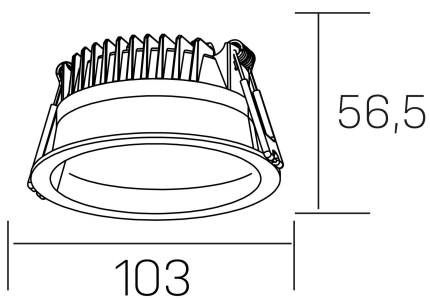

lim
K50320.01.RF.BK-BK.MP.ST.8.30.D1

GENERAL DETAILS

INSTALLATION	recessed with frame
FINISHES ALUMINIUM	Black-Black
OPTIC COVER	Microprismatico
LIGHT DIRECTION	Fixed
INT/EXT IP DEGREE	IP 44
MATERIAL	Aluminum
IK DEGREE	IK 6
UTILIZATION	Indoor
WARRANTY	3 years

ELECTRICAL DETAILS

LAMP	LED
POWER	7 W
COLOUR TEMPERATURE	3000K
LUMINOUS FLUX	530 lm
EFFICACY DIMMING	76 Lm/W
DIMABLE	1.10v
DRIVER	Remote
CLASS PROTECTION	II
COLOUR RENDERING INDEX	CRI >80
VOLTAGE	220-240 V
FRECUENCIA	50-60 Hz
CURRENT INTENSITY	300 mA
LIFE TIME	50.000 h

GENERAL DIMENSIONS

DIMENSIONS	Ø 103 mm
CUT OUT	Ø 90 mm
HEIGHT	h 56,5 mm
DIMENSIONES DE EMBALAJE	145 × 145 × 70 mm
PESO NETO	0.24

*Please might expect a max.15% figure reduction in finishes other than white