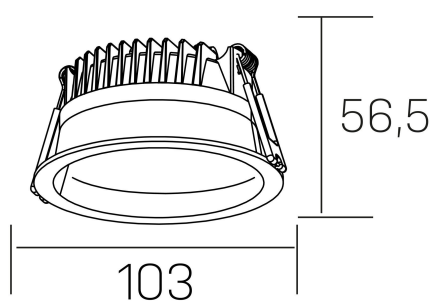

## GENERAL DETAILS

INSTALLATION	recessed with frame
FINISHES ALUMINIUM	Black-Black
OPTIC COVER	Microprismatico
LIGHT DIRECTION	Fixed
INT/EXT IP DEGREE	IP 44
MATERIAL	Aluminum
IK DEGREE	IK 6
UTILIZATION	Indoor
WARRANTY	3 years

## ELECTRICAL DETAILS

LAMP	LED
POWER	7 W
COLOUR TEMPERATURE	3000K
LUMINOUS FLUX	530 lm
EFFICACY DIMMING	76 Lm/W
DIMABLE	No Dim
DRIVER	Remote
CLASS PROTECTION	II
COLOUR RENDERING INDEX	CRI >80
VOLTAGE	220-240 V
FRECUENCIA	50-60 Hz
CURRENT INTENSITY	300 mA
LIFE TIME	50.000 h

## GENERAL DIMENSIONS

DIMENSIONS	Ø 103 mm
CUT OUT	Ø 90 mm
HEIGHT	h 56,5 mm
DIMENSIONES DE EMBALAJE	145 × 145 × 70 mm
PESO NETO	0.24

\*Please might expect a max.15% figure reduction in finishes other than white