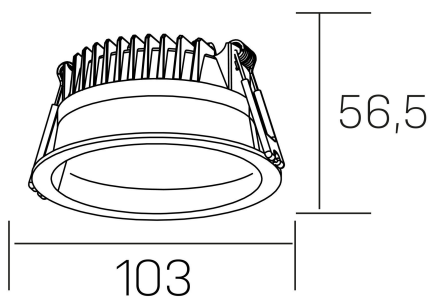

lim
K50320.01.RF.BK-BK.MP.ST.8.30

GENERAL DETAILS

INSTALLATION	recessed with frame
FINISHES ALUMINIUM	Black-Black
OPTIC COVER	Microprismatico
LIGHT DIRECTION	Fixed
INT/EXT IP DEGREE	IP 44
MATERIAL	Aluminum
IK DEGREE	IK 6
UTILIZATION	Indoor
WARRANTY	3 years

ELECTRICAL DETAILS

LAMP	LED
POWER	7 W
COLOUR TEMPERATURE	3000K
LUMINOUS FLUX	530 lm
EFFICACY DIMMING	76 Lm/W
DIMABLE	No Dim
DRIVER	Remote
CLASS PROTECTION	II
COLOUR RENDERING INDEX	CRI >80
VOLTAGE	220-240 V
FRECUENCIA	50-60 Hz
CURRENT INTENSITY	300 mA
LIFE TIME	35.000 h

GENERAL DIMENSIONS

DIMENSIONS	Ø 103 mm
CUT OUT	Ø 90 mm
HEIGHT	h 56,5 mm
DIMENSIONES DE EMBALAJE	145 × 145 × 70 mm
PESO NETO	0.24

*Please might expect a max.15% figure reduction in finishes other than white