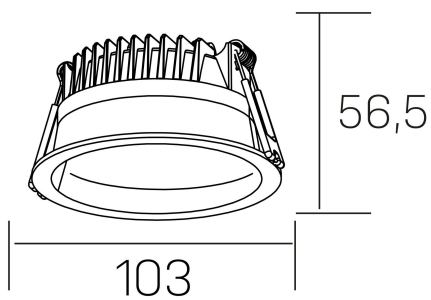

lim
K50320.01.RF.BK-BK.MP.ST.8.30

GENERAL DETAILS

INSTALLATION	recessed with frame
FINISHES ALUMINIUM	Black-Black
OPTIC COVER	Microprismatico
LIGHT DIRECTION	Fixed
INT/EXT IP DEGREE	IP 44
MATERIAL	Aluminum
IK DEGREE	IK 6
UTILIZATION	Indoor
WARRANTY	5 years

ELECTRICAL DETAILS

LAMP	LED
POWER	7 W
COLOUR TEMPERATURE	3000K
LUMINOUS FLUX	530 lm
EFFICACY DIMMING	76 Lm/W
DIMABLE	No Dim
DRIVER	Remote
CLASS PROTECTION	II
COLOUR RENDERING INDEX	CRI >80
VOLTAGE	220-240 V
CURRENT INTENSITY	300 mA
LIFE TIME	50.000 h

GENERAL DIMENSIONS

DIMENSIONS	Ø 103 mm
CUT OUT	Ø 90 mm
HEIGHT	h 56,5 mm
DIMENSIONES DE EMBALAJE	145 × 145 × 70 mm
PESO NETO	0.24

*Please might expect a max.15% figure reduction in finishes other than white