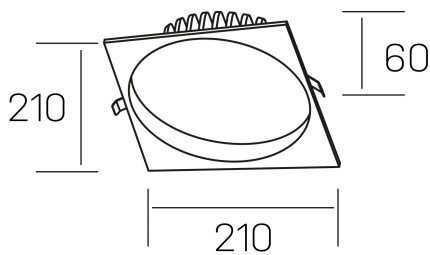

lim sq
K50321.04.RF.WH-WH.MP.ST.8.40.PU

GENERAL DETAILS

INSTALLATION	recessed with frame
FINISHES ALUMINIUM	White-White
OPTIC COVER	Microprismatico
LIGHT DIRECTION	Fixed
INT/EXT IP DEGREE	IP 44
MATERIAL	Aluminum
IK DEGREE	IK 6
UTILIZATION	Indoor
WARRANTY	3 years

ELECTRICAL DETAILS

LAMP	LED
POWER	30 W
COLOUR TEMPERATURE	4000K
LUMINOUS FLUX	3110 Lm
EFFICACY DIMMING	104 Lm/W
DIMABLE	Push
DRIVER	Remote
CLASS PROTECTION	II
COLOUR RENDERING INDEX	CRI >80
VOLTAGE	220-240 V
FRECUENCIA	50-60 Hz
CURRENT INTENSITY	750 mA
LIFE TIME	50.000 h

GENERAL DIMENSIONS

DIMENSIONS	210×210 mm
CUT OUT	Ø 200 mm
HEIGHT	h 60 mm
DIMENSIONES DE EMBALAJE	220 × 220 × 70 mm
PESO NETO	0.65

*Please might expect a max.15% figure reduction in finishes other than white