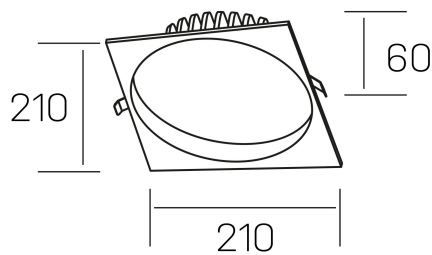

## GENERAL DETAILS

INSTALLATION	recessed with frame
FINISHES ALUMINIUM	White-White
OPTIC COVER	Microprismatico
LIGHT DIRECTION	Fixed
INT/EXT IP DEGREE	IP 44
MATERIAL	Aluminum
IK DEGREE	IK 6
UTILIZATION	Indoor
WARRANTY	3 years

## ELECTRICAL DETAILS

LAMP	LED
POWER	30 W
COLOUR TEMPERATURE	4000K
LUMINOUS FLUX	3110 Lm
EFFICACY DIMMING	104 Lm/W
DIMABLE	Push
DRIVER	Remote
CLASS PROTECTION	II
COLOUR RENDERING INDEX	CRI >80
VOLTAGE	220-240 V
FRECUENCIA	50-60 Hz
CURRENT INTENSITY	750 mA
LIFE TIME	35.000 h

## GENERAL DIMENSIONS

DIMENSIONS	210×210 mm
CUT OUT	Ø 200 mm
HEIGHT	h 60 mm
DIMENSIONES DE EMBALAJE	220 × 220 × 70 mm
PESO NETO	0.65

\*Please might expect a max.15% figure reduction in finishes other than white