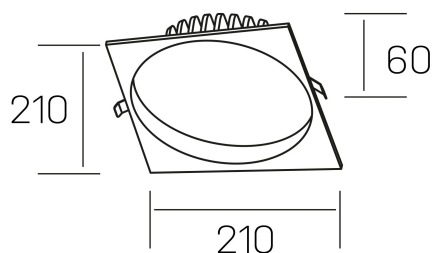

lim sq
K50321.04.RF.WH-WH.MP.ST.8.40.DA

GENERAL DETAILS

INSTALLATION	recessed with frame
FINISHES ALUMINIUM	White-White
OPTIC COVER	Microprismatico
LIGHT DIRECTION	Fixed
INT/EXT IP DEGREE	IP 44
MATERIAL	Aluminum
IK DEGREE	IK 6
UTILIZATION	Indoor
WARRANTY	5 years

ELECTRICAL DETAILS

LAMP	LED
POWER	30 W
COLOUR TEMPERATURE	4000K
LUMINOUS FLUX	3110 Lm
EFFICACY DIMMING	104 Lm/W
DIMABLE	DALI
DRIVER	Remote
CLASS PROTECTION	II
COLOUR RENDERING INDEX	CRI >80
VOLTAGE	220-240 V
CURRENT INTENSITY	750 mA
LIFE TIME	50.000 h

GENERAL DIMENSIONS

DIMENSIONS	210×210 mm
CUT OUT	Ø 200 mm
HEIGHT	h 60 mm
DIMENSIONES DE EMBALAJE	220 × 220 × 70 mm
PESO NETO	0.65

*Please might expect a max.15% figure reduction in finishes other than white