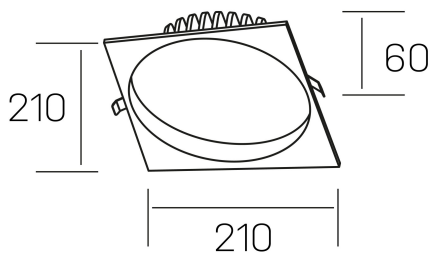

lim sq
K50321.04.RF.WH-WH.MP.ST.8.40.DA

GENERAL DETAILS

INSTALLATION	recessed with frame
FINISHES ALUMINIUM	White-White
OPTIC COVER	Microprismatico
LIGHT DIRECTION	Fixed
INT/EXT IP DEGREE	IP 44
MATERIAL	Aluminum
IK DEGREE	IK 6
UTILIZATION	Indoor
WARRANTY	3 years

ELECTRICAL DETAILS

LAMP	LED
POWER	30 W
COLOUR TEMPERATURE	4000K
LUMINOUS FLUX	3110 Lm
EFFICACY DIMMING	104 Lm/W
DIMABLE	DALI
DRIVER	Remote
CLASS PROTECTION	II
COLOUR RENDERING INDEX	CRI >80
VOLTAGE	220-240 V
FRECUENCIA	50-60 Hz
CURRENT INTENSITY	750 mA
LIFE TIME	50.000 h

GENERAL DIMENSIONS

DIMENSIONS	210×210 mm
CUT OUT	Ø 200 mm
HEIGHT	h 60 mm
DIMENSIONES DE EMBALAJE	220 × 220 × 70 mm
PESO NETO	0.65

*Please might expect a max.15% figure reduction in finishes other than white