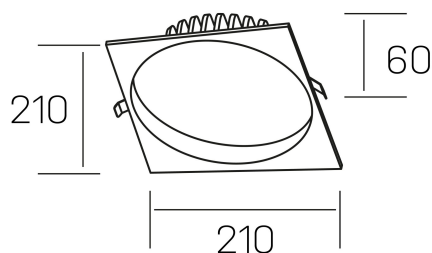

lim sq
K50321.04.RF.WH-WH.MP.ST.8.40.D1

GENERAL DETAILS

INSTALLATION	recessed with frame
FINISHES ALUMINIUM	White-White
OPTIC COVER	Microprismatico
LIGHT DIRECTION	Fixed
INT/EXT IP DEGREE	IP 44
MATERIAL	Aluminum
IK DEGREE	IK 6
UTILIZATION	Indoor
WARRANTY	3 years

ELECTRICAL DETAILS

LAMP	LED
POWER	30 W
COLOUR TEMPERATURE	4000K
LUMINOUS FLUX	3110 Lm
EFFICACY DIMMING	104 Lm/W
DIMABLE	1.10v
DRIVER	Remote
CLASS PROTECTION	II
COLOUR RENDERING INDEX	CRI >80
VOLTAGE	220-240 V
FRECUENCIA	50-60 Hz
CURRENT INTENSITY	750 mA
LIFE TIME	50.000 h

GENERAL DIMENSIONS

DIMENSIONS	210×210 mm
CUT OUT	Ø 200 mm
HEIGHT	h 60 mm
DIMENSIONES DE EMBALAJE	220 × 220 × 70 mm
PESO NETO	0.65

*Please might expect a max.15% figure reduction in finishes other than white