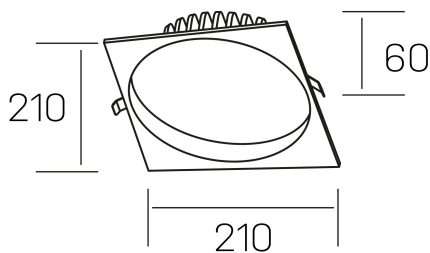

**lim sq**  
K50321.04.RF.WH-WH.MP.ST.8.40

## GENERAL DETAILS

INSTALLATION	recessed with frame
FINISHES ALUMINIUM	White-White
OPTIC COVER	Microprismatico
LIGHT DIRECTION	Fixed
INT/EXT IP DEGREE	IP 44
MATERIAL	Aluminum
IK DEGREE	IK 6
UTILIZATION	Indoor
WARRANTY	3 years

## ELECTRICAL DETAILS

LAMP	LED
POWER	30 W
COLOUR TEMPERATURE	4000K
LUMINOUS FLUX	3110 Lm
EFFICACY DIMMING	104 Lm/W
DIMABLE	No Dim
DRIVER	Remote
CLASS PROTECTION	II
COLOUR RENDERING INDEX	CRI >80
VOLTAGE	220-240 V
FRECUENCIA	50-60 Hz
CURRENT INTENSITY	750 mA
LIFE TIME	50.000 h

## GENERAL DIMENSIONS

DIMENSIONS	210×210 mm
CUT OUT	Ø 200 mm
HEIGHT	h 60 mm
DIMENSIONES DE EMBALAJE	220 × 220 × 70 mm
PESO NETO	0.65

\*Please might expect a max.15% figure reduction in finishes other than white