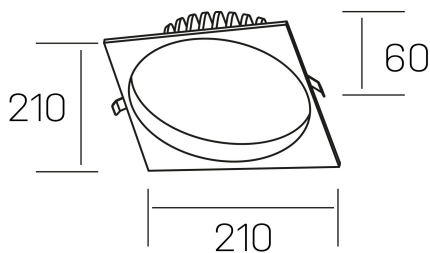

lim sq
K50321.04.RF.WH-WH.MP.ST.8.40

GENERAL DETAILS

INSTALLATION	recessed with frame
FINISHES ALUMINIUM	White-White
OPTIC COVER	Microprismatico
LIGHT DIRECTION	Fixed
INT/EXT IP DEGREE	IP 44
MATERIAL	Aluminum
IK DEGREE	IK 6
UTILIZATION	Indoor
WARRANTY	3 years

ELECTRICAL DETAILS

LAMP	LED
POWER	30 W
COLOUR TEMPERATURE	4000K
LUMINOUS FLUX	3110 Lm
EFFICACY DIMMING	104 Lm/W
DIMABLE	No Dim
DRIVER	Remote
CLASS PROTECTION	II
COLOUR RENDERING INDEX	CRI >80
VOLTAGE	220-240 V
FRECUENCIA	50-60 Hz
CURRENT INTENSITY	750 mA
LIFE TIME	35.000 h

GENERAL DIMENSIONS

DIMENSIONS	210×210 mm
CUT OUT	Ø 200 mm
HEIGHT	h 60 mm
DIMENSIONES DE EMBALAJE	220 × 220 × 70 mm
PESO NETO	0.65

*Please might expect a max.15% figure reduction in finishes other than white