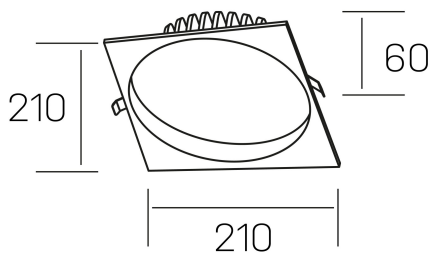

lim sq
K50321.04.RF.WH-WH.MP.ST.8.30.PU

GENERAL DETAILS

| | |
|--------------------|---------------------|
| INSTALLATION | recessed with frame |
| FINISHES ALUMINIUM | White-White |
| OPTIC COVER | Microprismatico |
| LIGHT DIRECTION | Fixed |
| INT/EXT IP DEGREE | IP 44 |
| MATERIAL | Aluminum |
| IK DEGREE | IK 6 |
| UTILIZATION | Indoor |
| WARRANTY | 3 years |

ELECTRICAL DETAILS

| | |
|------------------------|-----------|
| LAMP | LED |
| POWER | 30 W |
| COLOUR TEMPERATURE | 3000K |
| LUMINOUS FLUX | 3080 lm |
| EFFICACY DIMMING | 103 Lm/W |
| DIMABLE | Push |
| DRIVER | Remote |
| CLASS PROTECTION | II |
| COLOUR RENDERING INDEX | CRI >80 |
| VOLTAGE | 220-240 V |
| FRECUENCIA | 50-60 Hz |
| CURRENT INTENSITY | 750 mA |
| LIFE TIME | 35.000 h |

GENERAL DIMENSIONS

| | |
|-------------------------|-------------------|
| DIMENSIONS | 210×210 mm |
| CUT OUT | Ø 200 mm |
| HEIGHT | h 60 mm |
| DIMENSIONES DE EMBALAJE | 220 × 220 × 70 mm |
| PESO NETO | 0.65 |