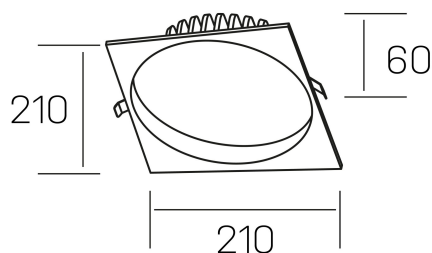

lim sq
K50321.04.RF.WH-WH.MP.ST.8.30.PU

GENERAL DETAILS

INSTALLATION	recessed with frame
FINISHES ALUMINIUM	White-White
OPTIC COVER	Microprismatico
LIGHT DIRECTION	Fixed
INT/EXT IP DEGREE	IP 44
MATERIAL	Aluminum
IK DEGREE	IK 6
UTILIZATION	Indoor
WARRANTY	3 years

ELECTRICAL DETAILS

LAMP	LED
POWER	30 W
COLOUR TEMPERATURE	3000K
LUMINOUS FLUX	3080 lm
EFFICACY DIMMING	103 Lm/W
DIMABLE	Push
DRIVER	Remote
CLASS PROTECTION	II
COLOUR RENDERING INDEX	CRI >80
VOLTAGE	220-240 V
FRECUENCIA	50-60 Hz
CURRENT INTENSITY	750 mA
LIFE TIME	50.000 h

GENERAL DIMENSIONS

DIMENSIONS	210×210 mm
CUT OUT	Ø 200 mm
HEIGHT	h 60 mm
DIMENSIONES DE EMBALAJE	220 × 220 × 70 mm
PESO NETO	0.65

*Please might expect a max.15% figure reduction in finishes other than white