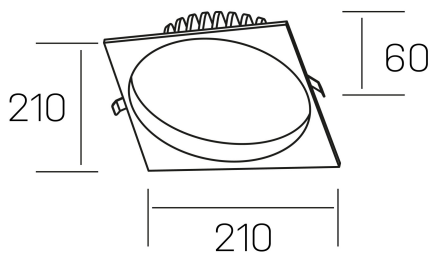

lim sq
K50321.04.RF.WH-WH.MP.ST.8.30.DA

GENERAL DETAILS

INSTALLATION	recessed with frame
FINISHES ALUMINIUM	White-White
OPTIC COVER	Microprismatico
LIGHT DIRECTION	Fixed
INT/EXT IP DEGREE	IP 44
MATERIAL	Aluminum
IK DEGREE	IK 6
UTILIZATION	Indoor
WARRANTY	3 years

ELECTRICAL DETAILS

LAMP	LED
POWER	30 W
COLOUR TEMPERATURE	3000K
LUMINOUS FLUX	3080 lm
EFFICACY DIMMING	103 Lm/W
DIMABLE	DALI
DRIVER	Remote
CLASS PROTECTION	II
COLOUR RENDERING INDEX	CRI >80
VOLTAGE	220-240 V
FRECUENCIA	50-60 Hz
CURRENT INTENSITY	750 mA
LIFE TIME	50.000 h

GENERAL DIMENSIONS

DIMENSIONS	210×210 mm
CUT OUT	Ø 200 mm
HEIGHT	h 60 mm
DIMENSIONES DE EMBALAJE	220 × 220 × 70 mm
PESO NETO	0.65

*Please might expect a max.15% figure reduction in finishes other than white