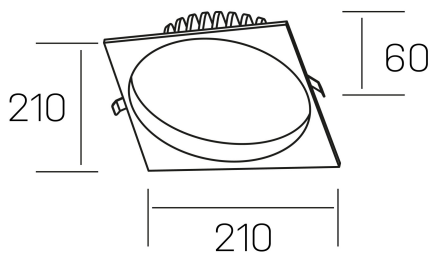

lim sq
K50321.04.RF.WH-WH.MP.ST.8.30.DA

GENERAL DETAILS

INSTALLATION	recessed with frame
FINISHES ALUMINIUM	White-White
OPTIC COVER	Microprismatico
LIGHT DIRECTION	Fixed
INT/EXT IP DEGREE	IP 44
MATERIAL	Aluminum
IK DEGREE	IK 6
UTILIZATION	Indoor
WARRANTY	3 years

ELECTRICAL DETAILS

LAMP	LED
POWER	30 W
COLOUR TEMPERATURE	3000K
LUMINOUS FLUX	3080 lm
EFFICACY DIMMING	103 Lm/W
DIMABLE	DALI
DRIVER	Remote
CLASS PROTECTION	II
COLOUR RENDERING INDEX	CRI >80
VOLTAGE	220-240 V
FRECUENCIA	50-60 Hz
CURRENT INTENSITY	750 mA
LIFE TIME	35.000 h

GENERAL DIMENSIONS

DIMENSIONS	210×210 mm
CUT OUT	Ø 200 mm
HEIGHT	h 60 mm
DIMENSIONES DE EMBALAJE	220 × 220 × 70 mm
PESO NETO	0.65

*Please might expect a max.15% figure reduction in finishes other than white