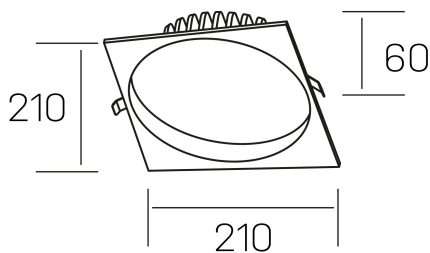

**lim sq**  
K50321.04.RF.WH-WH.MP.ST.8.30.D1

## GENERAL DETAILS

INSTALLATION	recessed with frame
FINISHES ALUMINIUM	White-White
OPTIC COVER	Microprismatico
LIGHT DIRECTION	Fixed
INT/EXT IP DEGREE	IP 44
MATERIAL	Aluminum
IK DEGREE	IK 6
UTILIZATION	Indoor
WARRANTY	3 years

## ELECTRICAL DETAILS

LAMP	LED
POWER	30 W
COLOUR TEMPERATURE	3000K
LUMINOUS FLUX	3080 lm
EFFICACY DIMMING	103 Lm/W
DIMABLE	1.10v
DRIVER	Remote
CLASS PROTECTION	II
COLOUR RENDERING INDEX	CRI >80
VOLTAGE	220-240 V
FRECUENCIA	50-60 Hz
CURRENT INTENSITY	750 mA
LIFE TIME	50.000 h

## GENERAL DIMENSIONS

DIMENSIONS	210×210 mm
CUT OUT	Ø 200 mm
HEIGHT	h 60 mm
DIMENSIONES DE EMBALAJE	220 × 220 × 70 mm
PESO NETO	0.65

\*Please might expect a max.15% figure reduction in finishes other than white