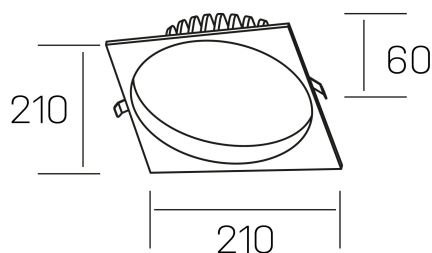

lim sq
K50321.04.RF.WH-WH.MP.ST.8.30.D1

GENERAL DETAILS

INSTALLATION	recessed with frame
FINISHES ALUMINIUM	White-White
OPTIC COVER	Microprismatico
LIGHT DIRECTION	Fixed
INT/EXT IP DEGREE	IP 44
MATERIAL	Aluminum
IK DEGREE	IK 6
UTILIZATION	Indoor
WARRANTY	3 years

ELECTRICAL DETAILS

LAMP	LED
POWER	30 W
COLOUR TEMPERATURE	3000K
LUMINOUS FLUX	3080 lm
EFFICACY DIMMING	103 Lm/W
DIMABLE	1.10v
DRIVER	Remote
CLASS PROTECTION	II
COLOUR RENDERING INDEX	CRI >80
VOLTAGE	220-240 V
FRECUENCIA	50-60 Hz
CURRENT INTENSITY	750 mA
LIFE TIME	35.000 h

GENERAL DIMENSIONS

DIMENSIONS	210×210 mm
CUT OUT	Ø 200 mm
HEIGHT	h 60 mm
DIMENSIONES DE EMBALAJE	220 × 220 × 70 mm
PESO NETO	0.65

*Please might expect a max.15% figure reduction in finishes other than white