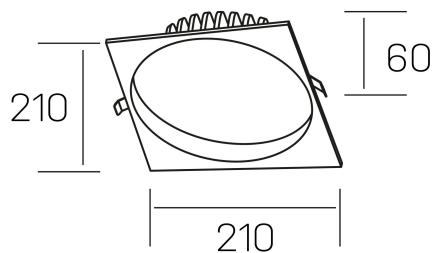

lim sq
K50321.04.RF.WH-WH.MP.ST.8.30

GENERAL DETAILS

INSTALLATION	recessed with frame
FINISHES ALUMINIUM	White-White
OPTIC COVER	Microprismatico
LIGHT DIRECTION	Fixed
INT/EXT IP DEGREE	IP 44
MATERIAL	Aluminum
IK DEGREE	IK 6
UTILIZATION	Indoor
WARRANTY	3 years

ELECTRICAL DETAILS

LAMP	LED
POWER	30 W
COLOUR TEMPERATURE	3000K
LUMINOUS FLUX	3080 lm
EFFICACY DIMMING	103 Lm/W
DIMABLE	No Dim
DRIVER	Remote
CLASS PROTECTION	II
COLOUR RENDERING INDEX	CRI >80
VOLTAGE	220-240 V
FRECUENCIA	50-60 Hz
CURRENT INTENSITY	750 mA
LIFE TIME	35.000 h

GENERAL DIMENSIONS

DIMENSIONS	210×210 mm
CUT OUT	Ø 200 mm
HEIGHT	h 60 mm
DIMENSIONES DE EMBALAJE	220 × 220 × 70 mm
PESO NETO	0.65

*Please might expect a max.15% figure reduction in finishes other than white