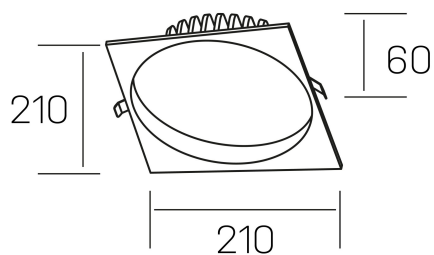

lim sq
K50321.04.RF.WH-WH.MP.ST.8.30

GENERAL DETAILS

INSTALLATION	recessed with frame
FINISHES ALUMINIUM	White-White
OPTIC COVER	Microprismatico
LIGHT DIRECTION	Fixed
INT/EXT IP DEGREE	IP 44
MATERIAL	Aluminum
IK DEGREE	IK 6
UTILIZATION	Indoor
WARRANTY	3 years

ELECTRICAL DETAILS

LAMP	LED
POWER	30 W
COLOUR TEMPERATURE	3000K
LUMINOUS FLUX	3080 lm
EFFICACY DIMMING	103 Lm/W
DIMABLE	No Dim
DRIVER	Remote
CLASS PROTECTION	II
COLOUR RENDERING INDEX	CRI >80
VOLTAGE	220-240 V
FRECUENCIA	50-60 Hz
CURRENT INTENSITY	750 mA
LIFE TIME	50.000 h

GENERAL DIMENSIONS

DIMENSIONS	210×210 mm
CUT OUT	Ø 200 mm
HEIGHT	h 60 mm
DIMENSIONES DE EMBALAJE	220 × 220 × 70 mm
PESO NETO	0.65

*Please might expect a max.15% figure reduction in finishes other than white