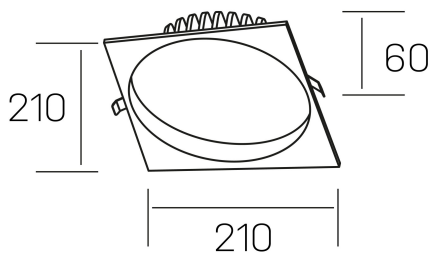

lim sq
K50321.04.RF.BK-BK.MP.ST.8.40.PU

GENERAL DETAILS

INSTALLATION	recessed with frame
FINISHES ALUMINIUM	Black-Black
OPTIC COVER	Microprismatico
LIGHT DIRECTION	Fixed
INT/EXT IP DEGREE	IP 44
MATERIAL	Aluminum
IK DEGREE	IK 6
UTILIZATION	Indoor
WARRANTY	3 years

ELECTRICAL DETAILS

LAMP	LED
POWER	30 W
COLOUR TEMPERATURE	4000K
LUMINOUS FLUX	3110 Lm
EFFICACY DIMMING	104 Lm/W
DIMABLE	Push
DRIVER	Remote
CLASS PROTECTION	II
COLOUR RENDERING INDEX	CRI >80
VOLTAGE	220-240 V
FRECUENCIA	50-60 Hz
CURRENT INTENSITY	750 mA
LIFE TIME	50.000 h

GENERAL DIMENSIONS

DIMENSIONS	210×210 mm
CUT OUT	Ø 200 mm
HEIGHT	h 60 mm
DIMENSIONES DE EMBALAJE	220 × 220 × 70 mm
PESO NETO	0.65

*Please might expect a max.15% figure reduction in finishes other than white