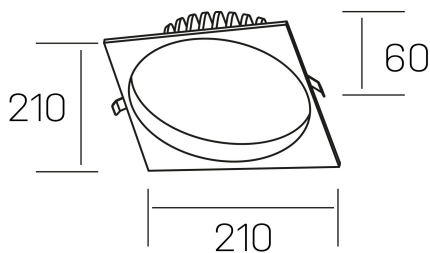

lim sq
K50321.04.RF.BK-BK.MP.ST.8.40.PU

GENERAL DETAILS

INSTALLATION	recessed with frame
FINISHES ALUMINIUM	Black-Black
OPTIC COVER	Microprismatico
LIGHT DIRECTION	Fixed
INT/EXT IP DEGREE	IP 44
MATERIAL	Aluminum
IK DEGREE	IK 6
UTILIZATION	Indoor
WARRANTY	3 years

ELECTRICAL DETAILS

LAMP	LED
POWER	30 W
COLOUR TEMPERATURE	4000K
LUMINOUS FLUX	3110 Lm
EFFICACY DIMMING	104 Lm/W
DIMABLE	Push
DRIVER	Remote
CLASS PROTECTION	II
COLOUR RENDERING INDEX	CRI >80
VOLTAGE	220-240 V
FRECUENCIA	50-60 Hz
CURRENT INTENSITY	750 mA
LIFE TIME	35.000 h

GENERAL DIMENSIONS

DIMENSIONS	210×210 mm
CUT OUT	Ø 200 mm
HEIGHT	h 60 mm
DIMENSIONES DE EMBALAJE	220 × 220 × 70 mm
PESO NETO	0.65

*Please might expect a max.15% figure reduction in finishes other than white