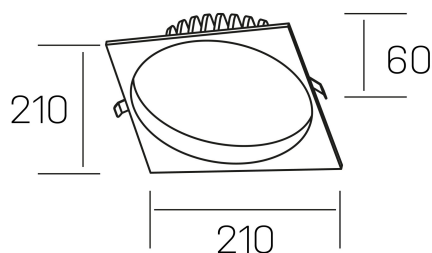

**lim sq**  
K50321.04.RF.BK-BK.MP.ST.8.40.DA

## GENERAL DETAILS

INSTALLATION	recessed with frame
FINISHES ALUMINIUM	Black-Black
OPTIC COVER	Microprismatico
LIGHT DIRECTION	Fixed
INT/EXT IP DEGREE	IP 44
MATERIAL	Aluminum
IK DEGREE	IK 6
UTILIZATION	Indoor
WARRANTY	3 years

## ELECTRICAL DETAILS

LAMP	LED
POWER	30 W
COLOUR TEMPERATURE	4000K
LUMINOUS FLUX	3110 Lm
EFFICACY DIMMING	104 Lm/W
DIMABLE	DALI
DRIVER	Remote
CLASS PROTECTION	II
COLOUR RENDERING INDEX	CRI >80
VOLTAGE	220-240 V
FRECUENCIA	50-60 Hz
CURRENT INTENSITY	750 mA
LIFE TIME	35.000 h

## GENERAL DIMENSIONS

DIMENSIONS	210×210 mm
CUT OUT	Ø 200 mm
HEIGHT	h 60 mm
DIMENSIONES DE EMBALAJE	220 × 220 × 70 mm
PESO NETO	0.65

\*Please might expect a max.15% figure reduction in finishes other than white