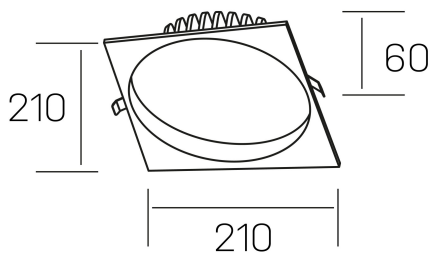

lim sq
K50321.04.RF.BK-BK.MP.ST.8.40.DA

GENERAL DETAILS

INSTALLATION	recessed with frame
FINISHES ALUMINIUM	Black-Black
OPTIC COVER	Microprismatico
LIGHT DIRECTION	Fixed
INT/EXT IP DEGREE	IP 44
MATERIAL	Aluminum
IK DEGREE	IK 6
UTILIZATION	Indoor
WARRANTY	3 years

ELECTRICAL DETAILS

LAMP	LED
POWER	30 W
COLOUR TEMPERATURE	4000K
LUMINOUS FLUX	3110 Lm
EFFICACY DIMMING	104 Lm/W
DIMABLE	DALI
DRIVER	Remote
CLASS PROTECTION	II
COLOUR RENDERING INDEX	CRI >80
VOLTAGE	220-240 V
FRECUENCIA	50-60 Hz
CURRENT INTENSITY	750 mA
LIFE TIME	50.000 h

GENERAL DIMENSIONS

DIMENSIONS	210×210 mm
CUT OUT	Ø 200 mm
HEIGHT	h 60 mm
DIMENSIONES DE EMBALAJE	220 × 220 × 70 mm
PESO NETO	0.65

*Please might expect a max.15% figure reduction in finishes other than white