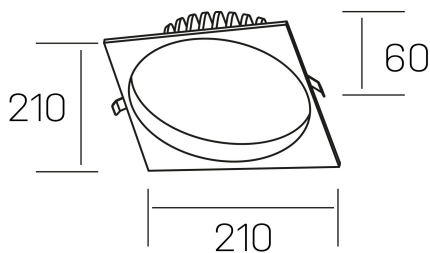

lim sq
K50321.04.RF.BK-BK.MP.ST.8.40.D1

GENERAL DETAILS

INSTALLATION	recessed with frame
FINISHES ALUMINIUM	Black-Black
OPTIC COVER	Microprismatico
LIGHT DIRECTION	Fixed
INT/EXT IP DEGREE	IP 44
MATERIAL	Aluminum
IK DEGREE	IK 6
UTILIZATION	Indoor
WARRANTY	3 years

ELECTRICAL DETAILS

LAMP	LED
POWER	30 W
COLOUR TEMPERATURE	4000K
LUMINOUS FLUX	3110 Lm
EFFICACY DIMMING	104 Lm/W
DIMABLE	1.10v
DRIVER	Remote
CLASS PROTECTION	II
COLOUR RENDERING INDEX	CRI >80
VOLTAGE	220-240 V
FRECUENCIA	50-60 Hz
CURRENT INTENSITY	750 mA
LIFE TIME	35.000 h

GENERAL DIMENSIONS

DIMENSIONS	210×210 mm
CUT OUT	Ø 200 mm
HEIGHT	h 60 mm
DIMENSIONES DE EMBALAJE	220 × 220 × 70 mm
PESO NETO	0.65

*Please might expect a max.15% figure reduction in finishes other than white