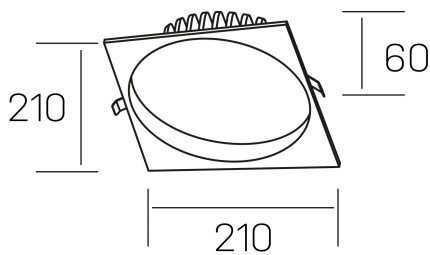

lim sq
K50321.04.RF.BK-BK.MP.ST.8.40.D1

GENERAL DETAILS

INSTALLATION	recessed with frame
FINISHES ALUMINIUM	Black-Black
OPTIC COVER	Microprismatico
LIGHT DIRECTION	Fixed
INT/EXT IP DEGREE	IP 44
MATERIAL	Aluminum
IK DEGREE	IK 6
UTILIZATION	Indoor
WARRANTY	3 years

ELECTRICAL DETAILS

LAMP	LED
POWER	30 W
COLOUR TEMPERATURE	4000K
LUMINOUS FLUX	3110 Lm
EFFICACY DIMMING	104 Lm/W
DIMABLE	1.10v
DRIVER	Remote
CLASS PROTECTION	II
COLOUR RENDERING INDEX	CRI >80
VOLTAGE	220-240 V
FRECUENCIA	50-60 Hz
CURRENT INTENSITY	750 mA
LIFE TIME	50.000 h

GENERAL DIMENSIONS

DIMENSIONS	210×210 mm
CUT OUT	Ø 200 mm
HEIGHT	h 60 mm
DIMENSIONES DE EMBALAJE	220 × 220 × 70 mm
PESO NETO	0.65

*Please might expect a max.15% figure reduction in finishes other than white