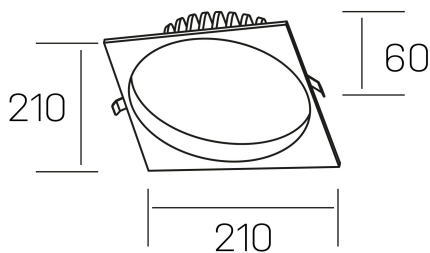

**lim sq**  
K50321.04.RF.BK-BK.MP.ST.8.40

## GENERAL DETAILS

INSTALLATION	recessed with frame
FINISHES ALUMINIUM	Black-Black
OPTIC COVER	Microprismatico
LIGHT DIRECTION	Fixed
INT/EXT IP DEGREE	IP 44
MATERIAL	Aluminum
IK DEGREE	IK 6
UTILIZATION	Indoor
WARRANTY	3 years

## ELECTRICAL DETAILS

LAMP	LED
POWER	30 W
COLOUR TEMPERATURE	4000K
LUMINOUS FLUX	3110 Lm
EFFICACY DIMMING	104 Lm/W
DIMABLE	No Dim
DRIVER	Remote
CLASS PROTECTION	II
COLOUR RENDERING INDEX	CRI >80
VOLTAGE	220-240 V
FRECUENCIA	50-60 Hz
CURRENT INTENSITY	750 mA
LIFE TIME	35.000 h

## GENERAL DIMENSIONS

DIMENSIONS	210×210 mm
CUT OUT	Ø 200 mm
HEIGHT	h 60 mm
DIMENSIONES DE EMBALAJE	220 × 220 × 70 mm
PESO NETO	0.65

\*Please might expect a max.15% figure reduction in finishes other than white