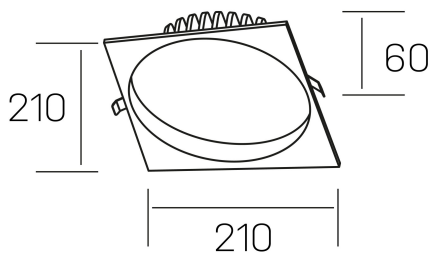

**lim sq**  
K50321.04.RF.BK-BK.MP.ST.8.40

## GENERAL DETAILS

INSTALLATION	recessed with frame
FINISHES ALUMINIUM	Black-Black
OPTIC COVER	Microprismatico
LIGHT DIRECTION	Fixed
INT/EXT IP DEGREE	IP 44
MATERIAL	Aluminum
IK DEGREE	IK 6
UTILIZATION	Indoor
WARRANTY	3 years

## ELECTRICAL DETAILS

LAMP	LED
POWER	30 W
COLOUR TEMPERATURE	4000K
LUMINOUS FLUX	3110 Lm
EFFICACY DIMMING	104 Lm/W
DIMABLE	No Dim
DRIVER	Remote
CLASS PROTECTION	II
COLOUR RENDERING INDEX	CRI >80
VOLTAGE	220-240 V
FRECUENCIA	50-60 Hz
CURRENT INTENSITY	750 mA
LIFE TIME	50.000 h

## GENERAL DIMENSIONS

DIMENSIONS	210×210 mm
CUT OUT	Ø 200 mm
HEIGHT	h 60 mm
DIMENSIONES DE EMBALAJE	220 × 220 × 70 mm
PESO NETO	0.65

\*Please might expect a max.15% figure reduction in finishes other than white