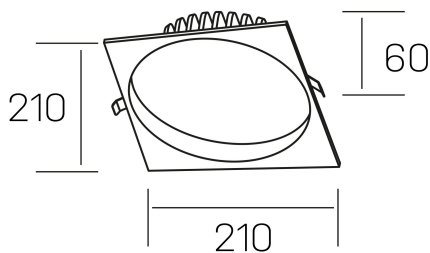

lim sq
K50321.04.RF.BK-BK.MP.ST.8.30.PU

GENERAL DETAILS

INSTALLATION	recessed with frame
FINISHES ALUMINIUM	Black-Black
OPTIC COVER	Microprismatico
LIGHT DIRECTION	Fixed
INT/EXT IP DEGREE	IP 44
MATERIAL	Aluminum
IK DEGREE	IK 6
UTILIZATION	Indoor
WARRANTY	3 years

ELECTRICAL DETAILS

LAMP	LED
POWER	30 W
COLOUR TEMPERATURE	3000K
LUMINOUS FLUX	3080 lm
EFFICACY DIMMING	103 Lm/W
DIMABLE	Push
DRIVER	Remote
CLASS PROTECTION	II
COLOUR RENDERING INDEX	CRI >80
VOLTAGE	220-240 V
FRECUENCIA	50-60 Hz
CURRENT INTENSITY	750 mA
LIFE TIME	35.000 h

GENERAL DIMENSIONS

DIMENSIONS	210×210 mm
CUT OUT	Ø 200 mm
HEIGHT	h 60 mm
DIMENSIONES DE EMBALAJE	220 × 220 × 70 mm
PESO NETO	0.65

*Please might expect a max.15% figure reduction in finishes other than white