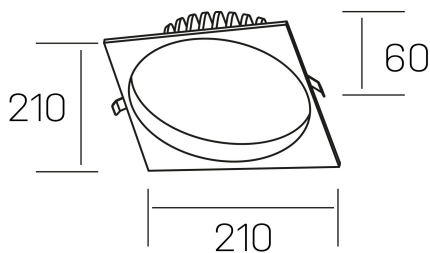

lim sq
K50321.04.RF.BK-BK.MP.ST.8.30.PU

GENERAL DETAILS

INSTALLATION	recessed with frame
FINISHES ALUMINIUM	Black-Black
OPTIC COVER	Microprismatico
LIGHT DIRECTION	Fixed
INT/EXT IP DEGREE	IP 44
MATERIAL	Aluminum
IK DEGREE	IK 6
UTILIZATION	Indoor
WARRANTY	3 years

ELECTRICAL DETAILS

LAMP	LED
POWER	30 W
COLOUR TEMPERATURE	3000K
LUMINOUS FLUX	3080 lm
EFFICACY DIMMING	103 Lm/W
DIMABLE	Push
DRIVER	Remote
CLASS PROTECTION	II
COLOUR RENDERING INDEX	CRI >80
VOLTAGE	220-240 V
FRECUENCIA	50-60 Hz
CURRENT INTENSITY	750 mA
LIFE TIME	50.000 h

GENERAL DIMENSIONS

DIMENSIONS	210×210 mm
CUT OUT	Ø 200 mm
HEIGHT	h 60 mm
DIMENSIONES DE EMBALAJE	220 × 220 × 70 mm
PESO NETO	0.65

*Please might expect a max.15% figure reduction in finishes other than white