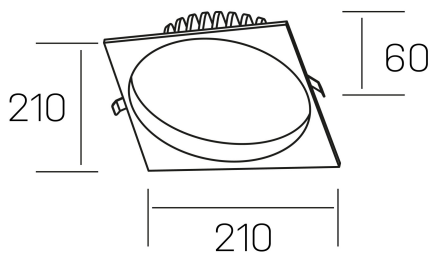

lim sq
K50321.04.RF.BK-BK.MP.ST.8.30.DA

GENERAL DETAILS

INSTALLATION	recessed with frame
FINISHES ALUMINIUM	Black-Black
OPTIC COVER	Microprismatico
LIGHT DIRECTION	Fixed
INT/EXT IP DEGREE	IP 44
MATERIAL	Aluminum
IK DEGREE	IK 6
UTILIZATION	Indoor
WARRANTY	3 years

ELECTRICAL DETAILS

LAMP	LED
POWER	30 W
COLOUR TEMPERATURE	3000K
LUMINOUS FLUX	3080 lm
EFFICACY DIMMING	103 Lm/W
DIMABLE	DALI
DRIVER	Remote
CLASS PROTECTION	II
COLOUR RENDERING INDEX	CRI >80
VOLTAGE	220-240 V
FRECUENCIA	50-60 Hz
CURRENT INTENSITY	750 mA
LIFE TIME	50.000 h

GENERAL DIMENSIONS

DIMENSIONS	210×210 mm
CUT OUT	Ø 200 mm
HEIGHT	h 60 mm
DIMENSIONES DE EMBALAJE	220 × 220 × 70 mm
PESO NETO	0.65

*Please might expect a max.15% figure reduction in finishes other than white