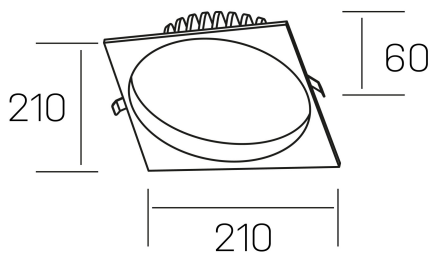

lim sq
K50321.04.RF.BK-BK.MP.ST.8.30.DA

GENERAL DETAILS

| | |
|--------------------|---------------------|
| INSTALLATION | recessed with frame |
| FINISHES ALUMINIUM | Black-Black |
| OPTIC COVER | Microprismatico |
| LIGHT DIRECTION | Fixed |
| INT/EXT IP DEGREE | IP 44 |
| MATERIAL | Aluminum |
| IK DEGREE | IK 6 |
| UTILIZATION | Indoor |
| WARRANTY | 3 years |

ELECTRICAL DETAILS

| | |
|------------------------|-----------|
| LAMP | LED |
| POWER | 30 W |
| COLOUR TEMPERATURE | 3000K |
| LUMINOUS FLUX | 3080 lm |
| EFFICACY DIMMING | 103 Lm/W |
| DIMABLE | DALI |
| DRIVER | Remote |
| CLASS PROTECTION | II |
| COLOUR RENDERING INDEX | CRI >80 |
| VOLTAGE | 220-240 V |
| FRECUENCIA | 50-60 Hz |
| CURRENT INTENSITY | 750 mA |
| LIFE TIME | 35.000 h |

GENERAL DIMENSIONS

| | |
|-------------------------|-------------------|
| DIMENSIONS | 210×210 mm |
| CUT OUT | Ø 200 mm |
| HEIGHT | h 60 mm |
| DIMENSIONES DE EMBALAJE | 220 × 220 × 70 mm |
| PESO NETO | 0.65 |